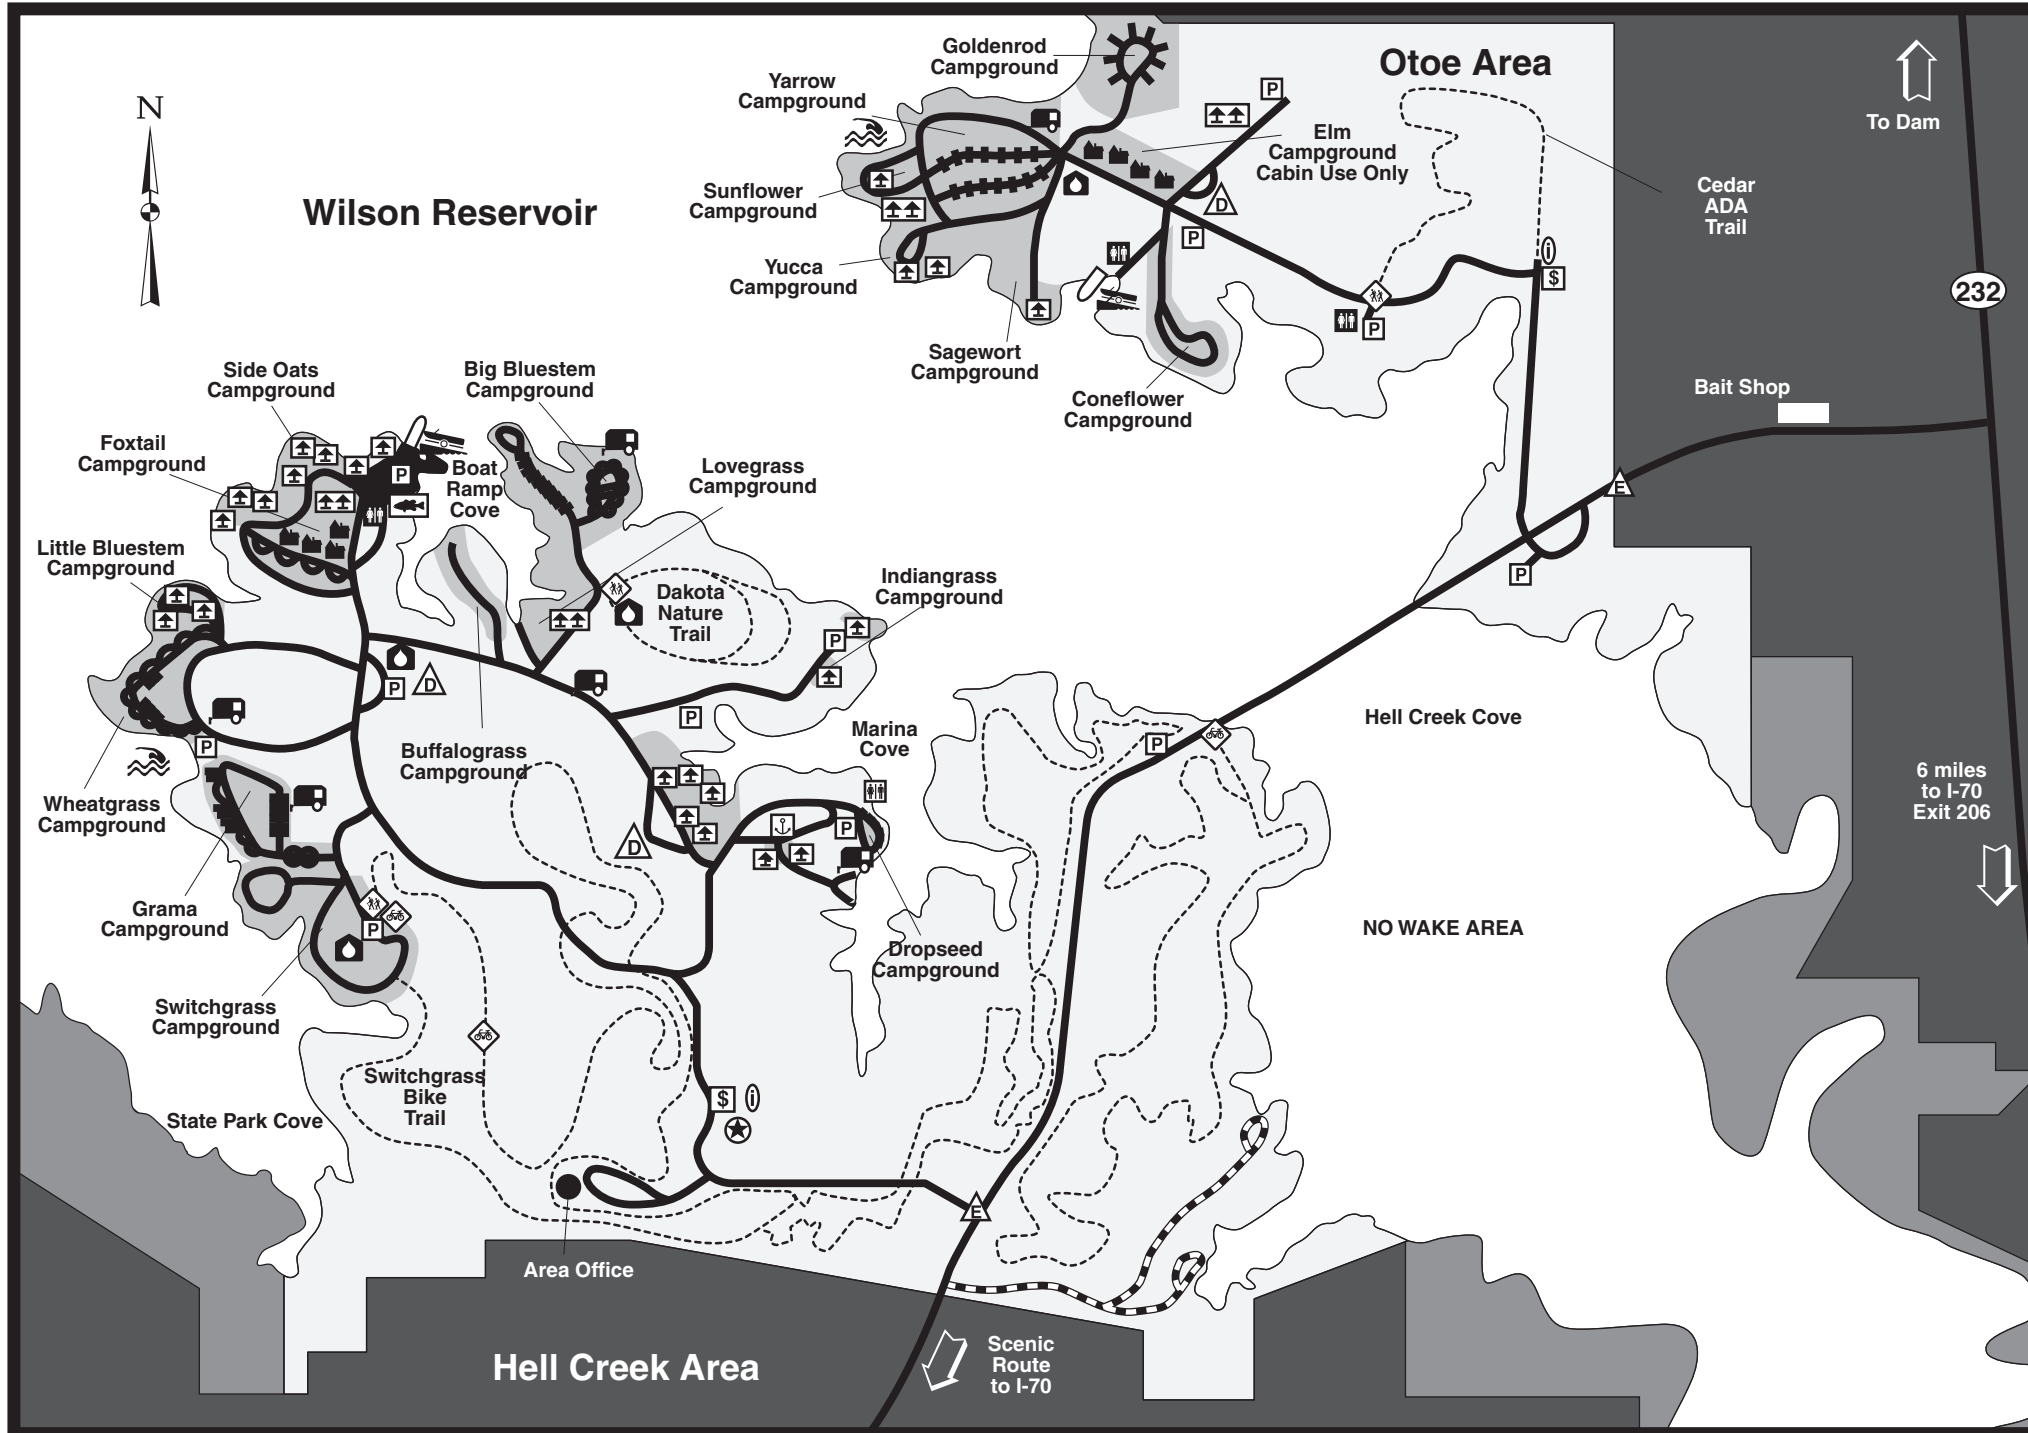

WILSON STATE PARK

LEGEND

Park Area	
Camping Areas	
Other Public Lands	
Private Lands	
Paved Roads	
Gravel Roads	
Park Entrance	
Park Office	
Parking Area	
Information Center	
Pay Stations	
Modern Cabin	
Shower/Toilet	
Modern Toilet	
Vault Toilet	
Trailer Dump Station	
Boat Ramps	
Dock/Pier	
Fish Cleaning Station	
Swimming Area	
Marina	
Shelter	
Shelter Group	
Camping Improved	
Trail/Trailhead Hike	
Trail/Trailhead Bike	