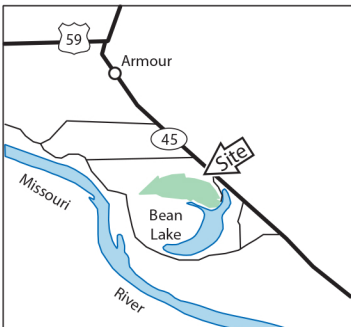

## LEGEND

- Boundary ————
- Paved Road ————
- Gravel Road ————
- Parking Lot —■—
- Viewing Tower —△—
- Viewing Blind —□—
- Disabled Accessible —♿—
- Forest —■—
- Paved Trail ————
- Area Access Trail —·—·—·—
- Marsh ————
- No Firearms Zone —××××—
- Waterfowl Hunting Area —▨—

Woolston Road

45

Westside Drive

EARLY SUCCESSIONAL  
OPEN BOTTOMLAND

LITTLE BEAN MARSH  
NATURAL AREA

Little  
Bean  
Lake

Cottonwood  
Slough

## VICINITY MAP

**Paved  
Trails**

Bean Lake