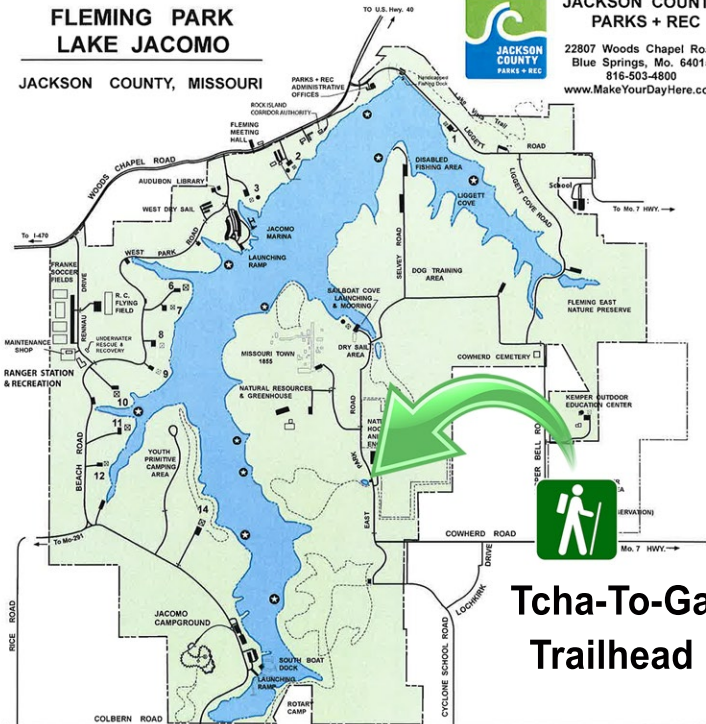

FLEMING PARK LAKE JACOMO

JACKSON COUNTY, MISSOURI

JACKSON COUNTY
PARKS + REC

22807 Woods Chapel Road
Blue Springs, Mo. 64015
816-503-4800
www.MakeYourDayHere.com

Tcha-To-Ga Trailhead