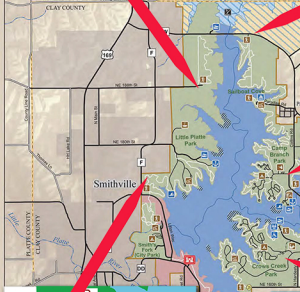

LITTLE PLATTE SOUTH

CROW'S CREEK

Little Platte North = 2.5 miles
Little Platte South = 5.5 miles
Crow's Creek = 7 miles
Camp Branch = 6 miles
Smoke and Davey = 2.7 miles
All trails listed here are paved.