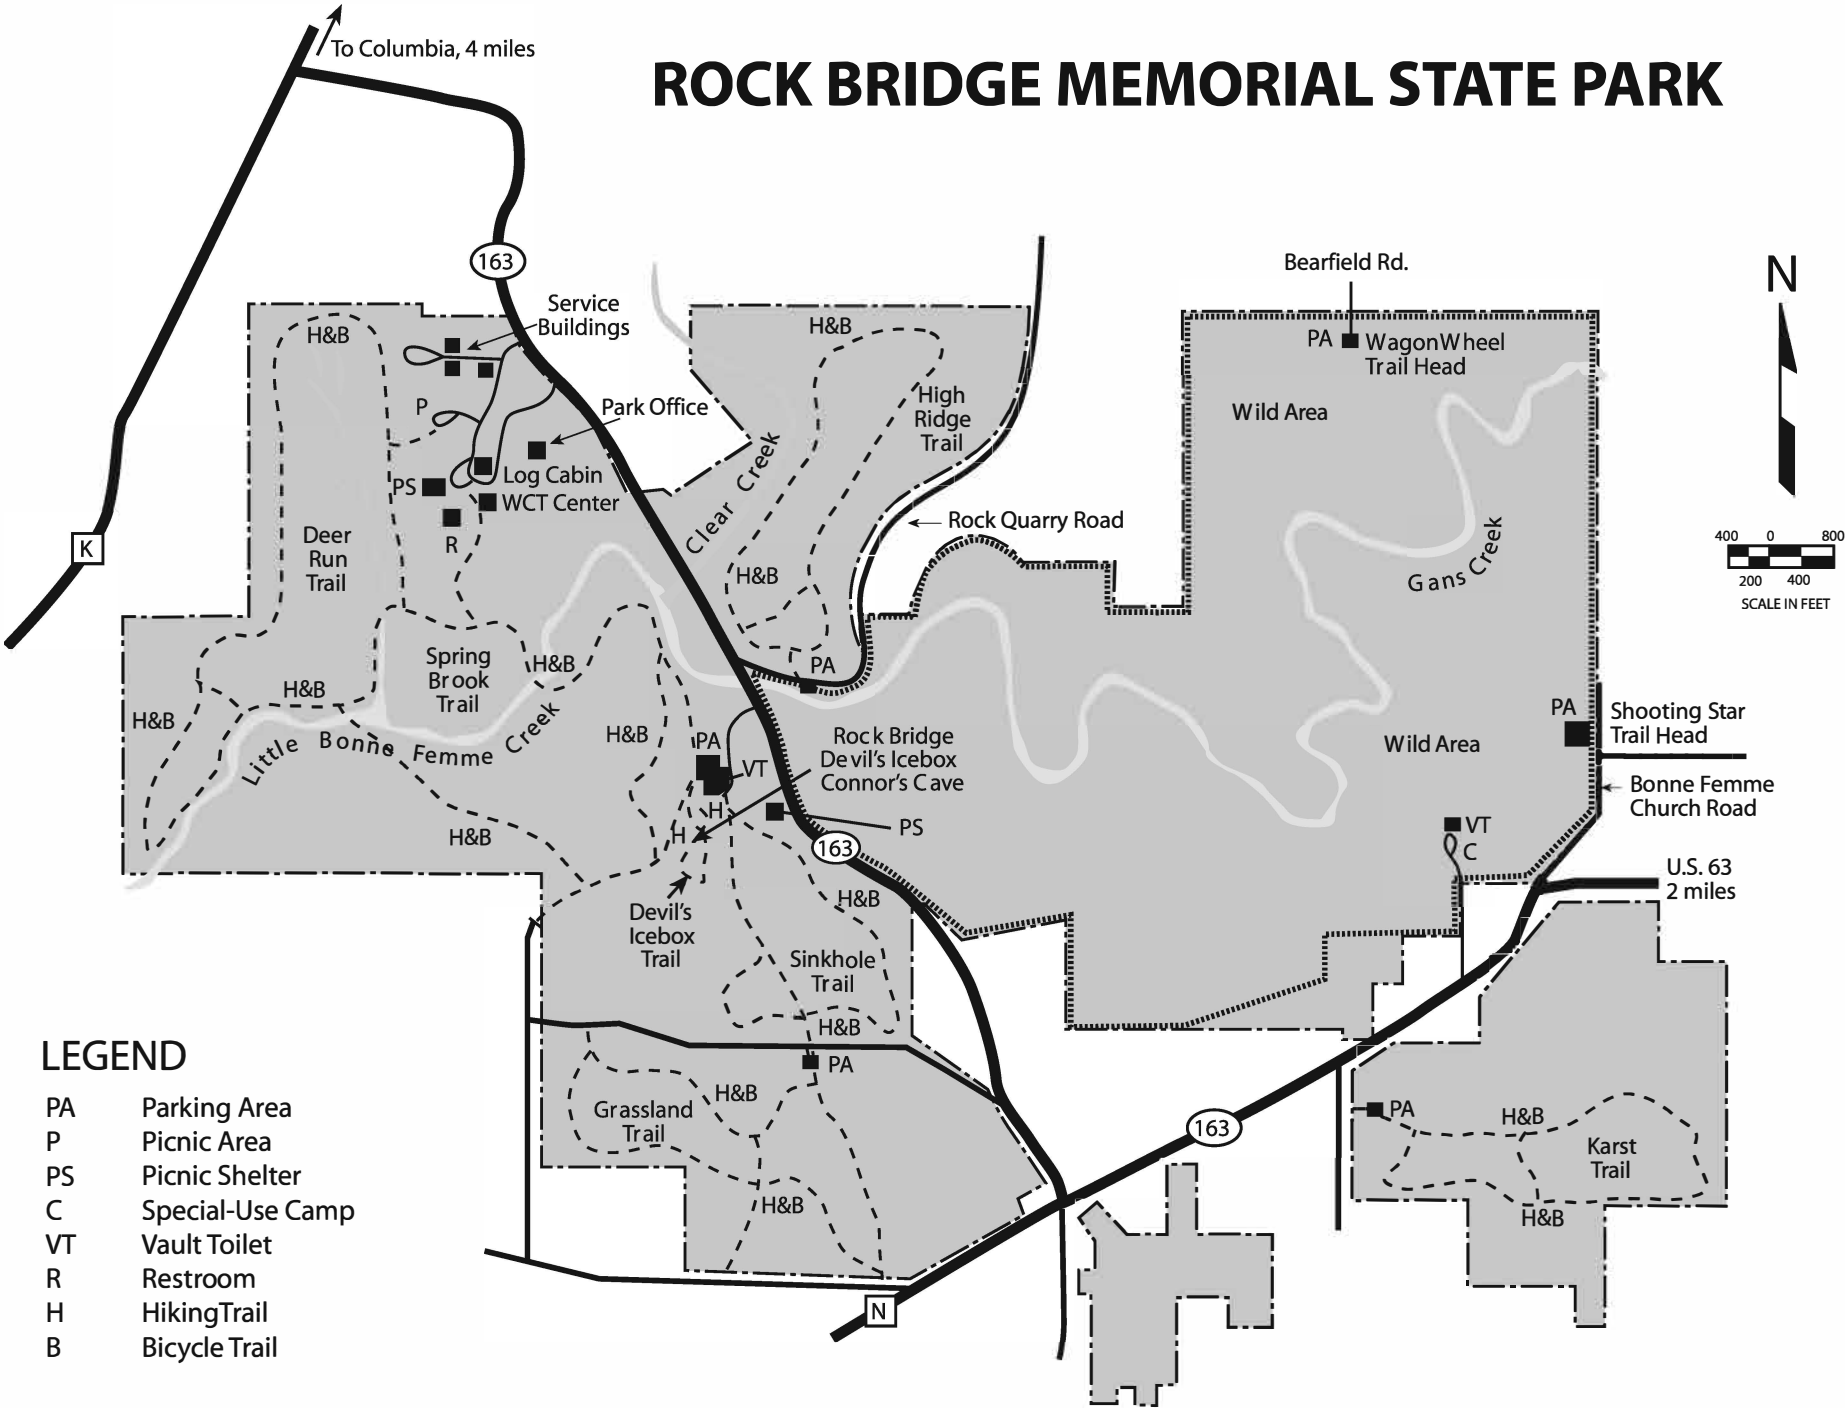

ROCK BRIDGE MEMORIAL STATE PARK

LEGEND

- PA Parking Area
- P Picnic Area
- PS Picnic Shelter
- C Special-Use Camp
- VT Vault Toilet
- R Restroom
- H Hiking Trail
- B Bicycle Trail

Map to Gans Wild Area on next page.

Rock Bridge Memorial State Park Gans Creek Wild Area Trail

Sources: Esri, HERE, Garmin, Intermap, increment P Corp., GEBCO, USGS, FAO, NPS, NRCAN, GeoBase, IGN, Kadaster NL, Ordnance Survey, Esri Japan, METI, Esri November 13, 2020 2:41:13 PM CDT