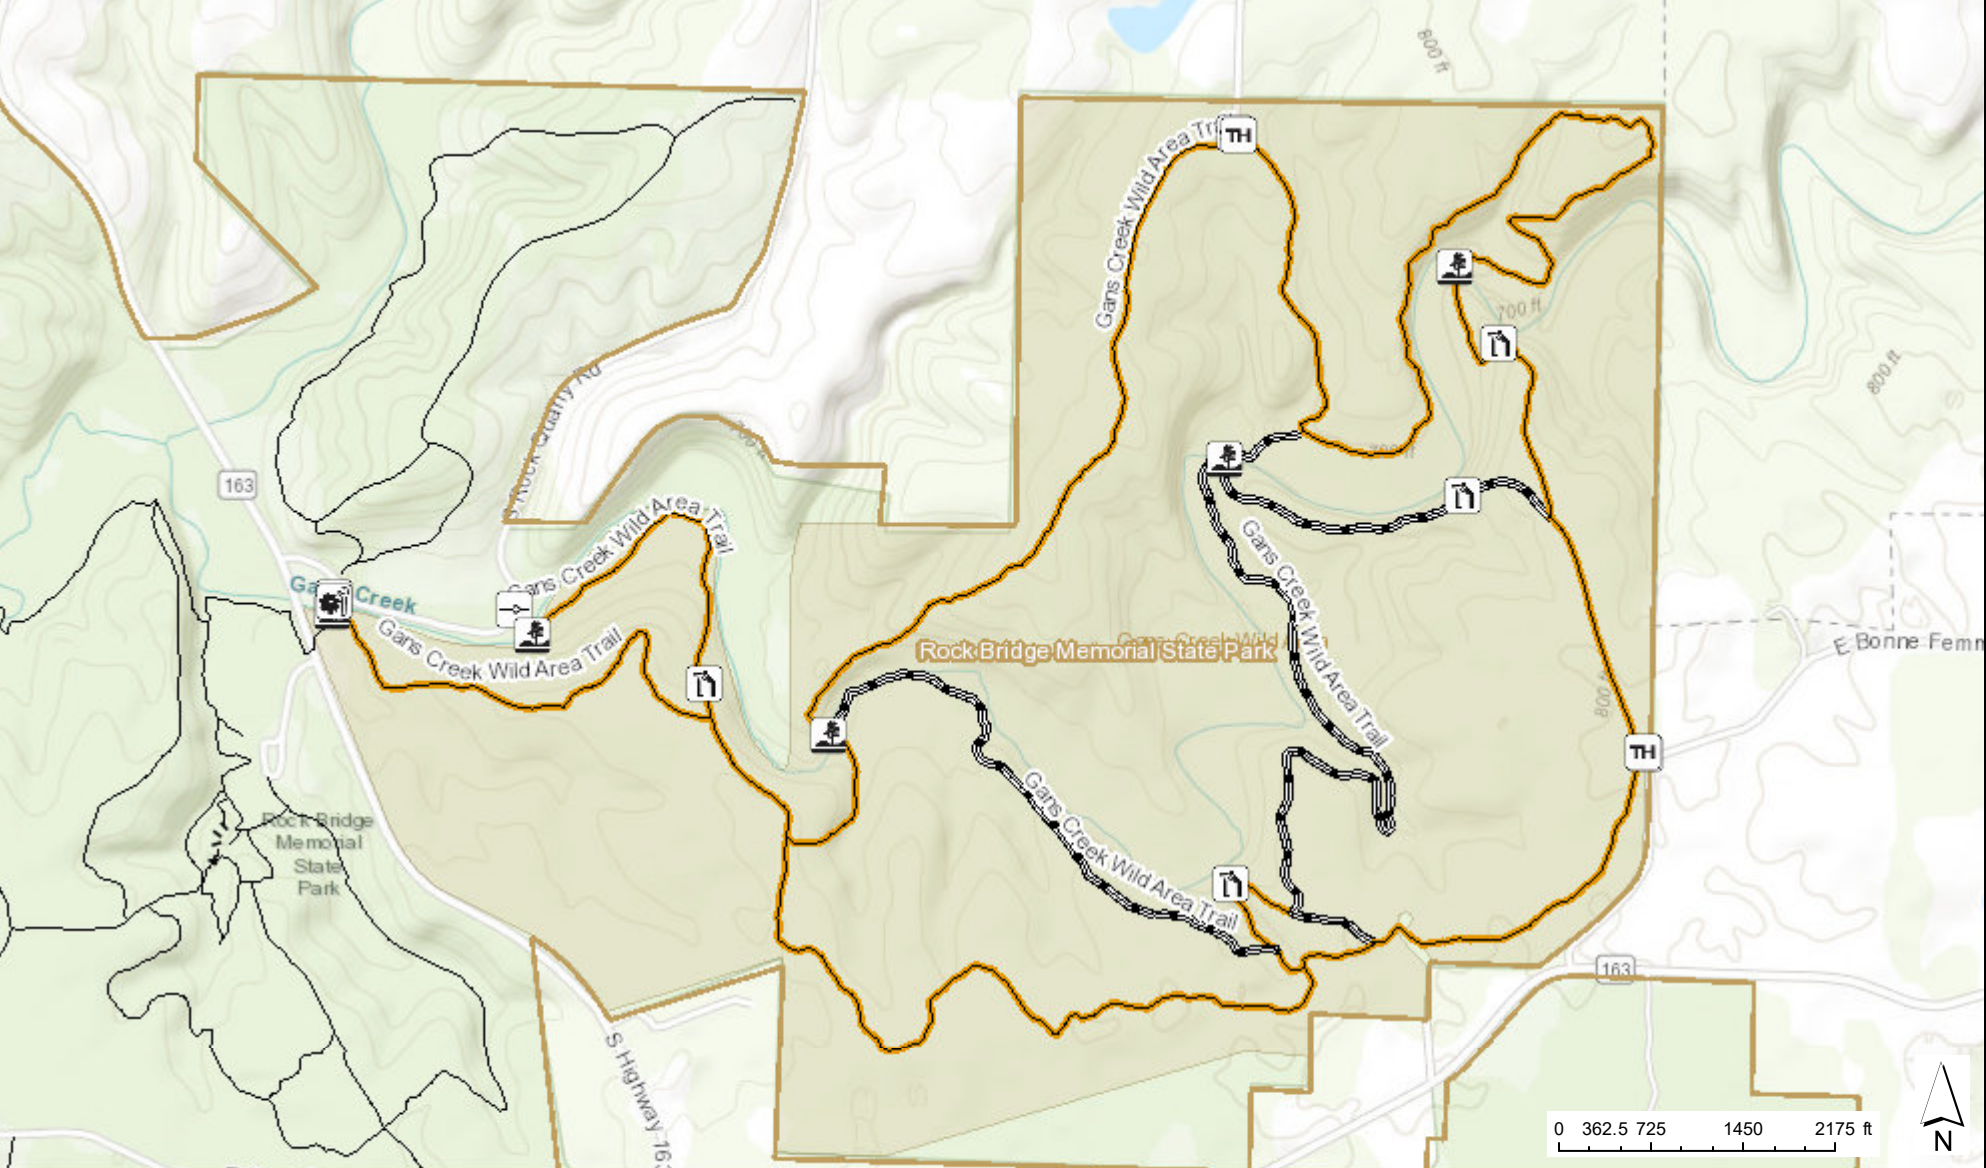

ROCK BRIDGE MEMORIAL STATE PARK

LEGEND

- PA Parking Area
- P Picnic Area
- PS Picnic Shelter
- C Special-Use Camp
- VT Vault Toilet
- R Restroom
- H Hiking Trail
- B Bicycle Trail

Map to Gans Wild Area on next page.

Rock Bridge Memorial State Park Gans Creek Wild Area Trail

Sources: Esri, HERE, Garmin, Intermap, increment P Corp., GEBCO, USGS, FAO, NPS, NRCAN, GeoBase, IGN, Kadaster NL, Ordnance Survey, Esri Japan, METI, Esri November 13, 2020 2:41:13 PM CDT