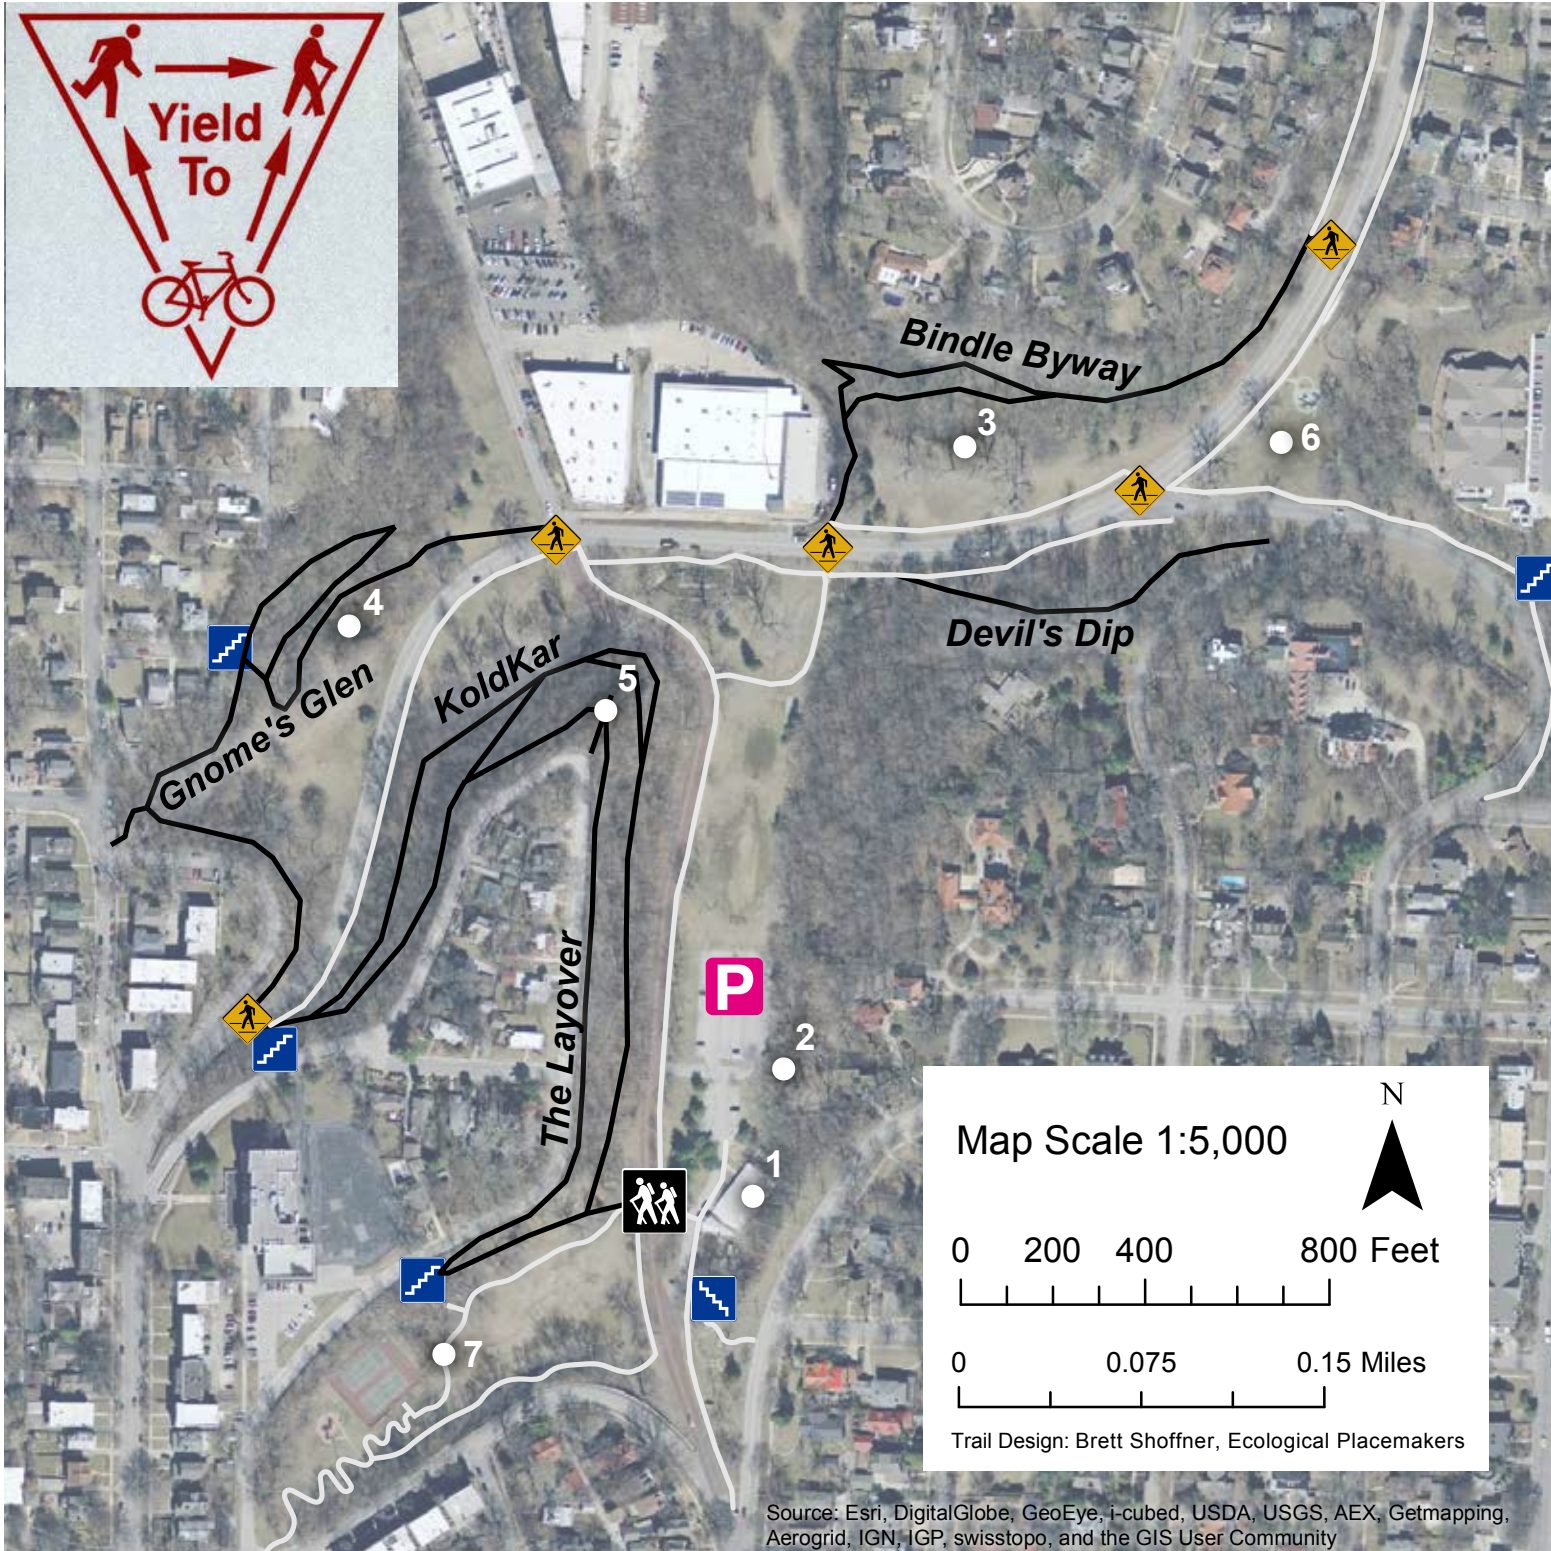

Roanoke Park Trail System

— Roanoke Park Trails

Trailhead

Parking Lot

Road Crossings

Staircases

— Sidewalks

Park Points of Interest

- 1- Community Center
- 2- Bioswale
- 3- Coleman Highlands Springs
- 4- Volker Springs
- 5- Roanoke Drive Bluff
- 6- Karnes Playground
- 7- S. Meadow Playground

URBAN TRAIL CO

**ROANOKE PARK
CONSERVANCY**