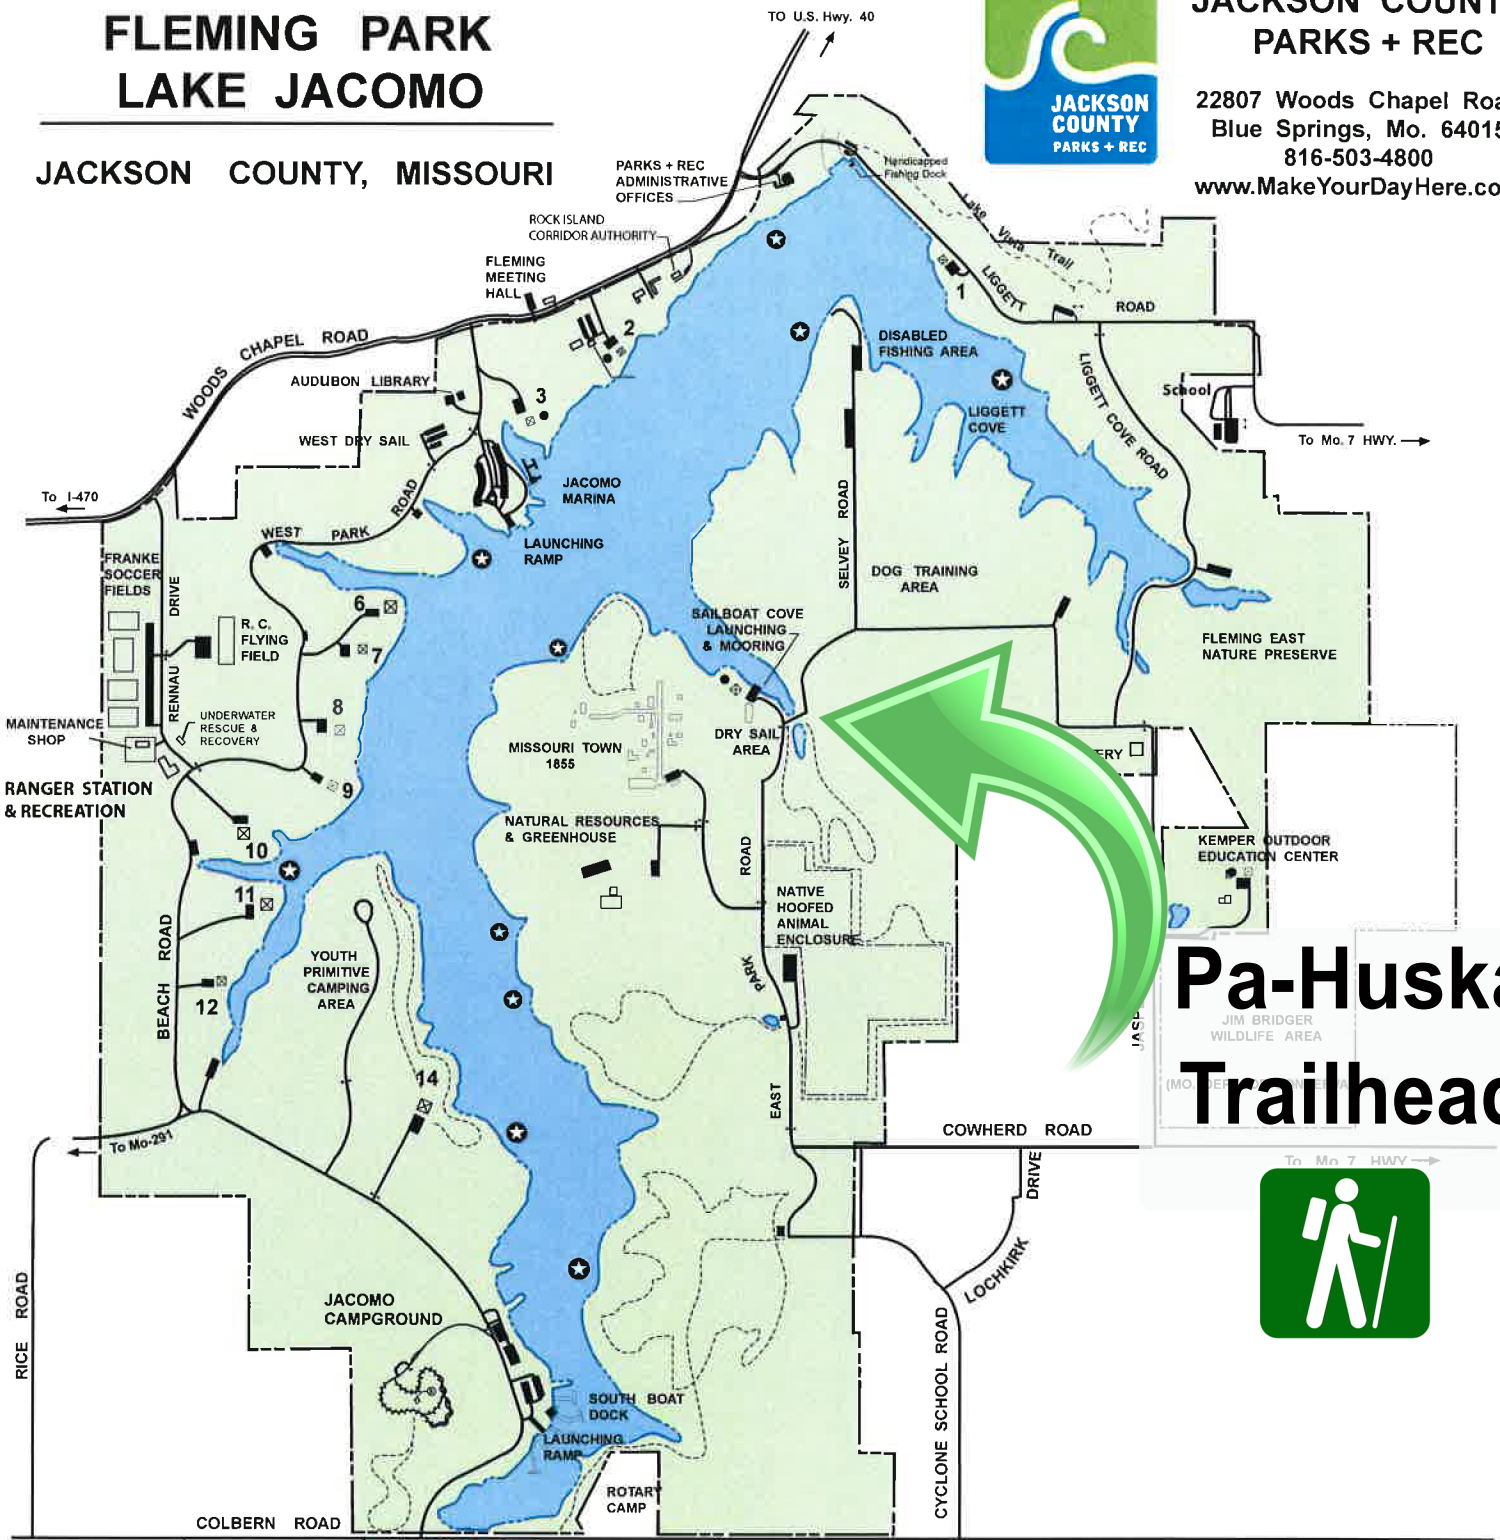

# FLEMING PARK LAKE JACOMO

JACKSON COUNTY, MISSOURI

**JACKSON COUNTY  
PARKS + REC**

22807 Woods Chapel Road  
Blue Springs, Mo. 64015  
816-503-4800

[www.MakeYourDayHere.com](http://www.MakeYourDayHere.com)

## Pa-Huska Trailhead

RESTROOM	●	<p>NORTH</p> <p>0 200 400 600 800 1000 1200 1400 1600</p>
PARK BOUNDARY	---	
SHELTERS	⊠	
TRAILS	---	
CRAPPIE BEDS	★	