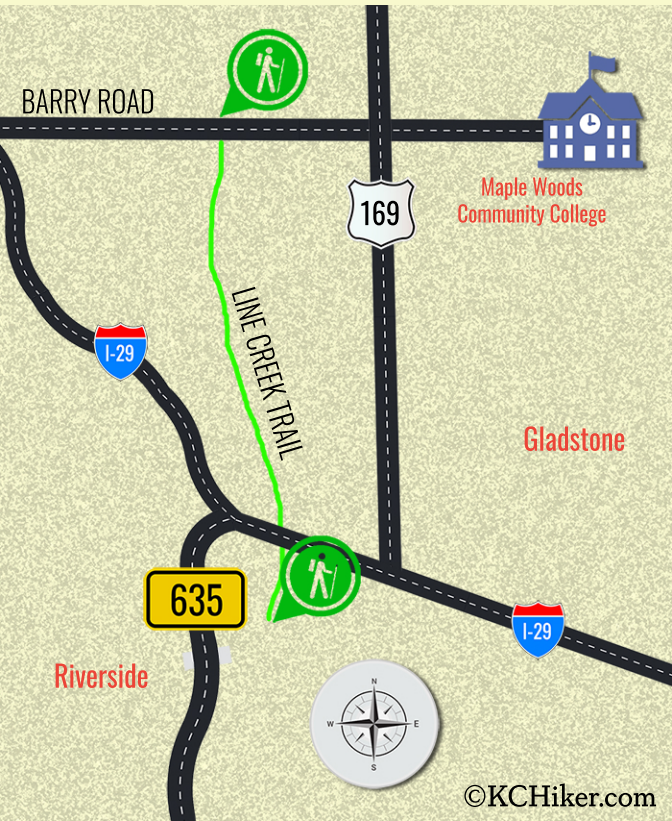

# Line Creek Trail, Platte County

BARRY ROAD

169

Maple Woods  
Community College

I-29

LINE CREEK TRAIL

Gladstone

635

I-29

Riverside

©KCHiker.com