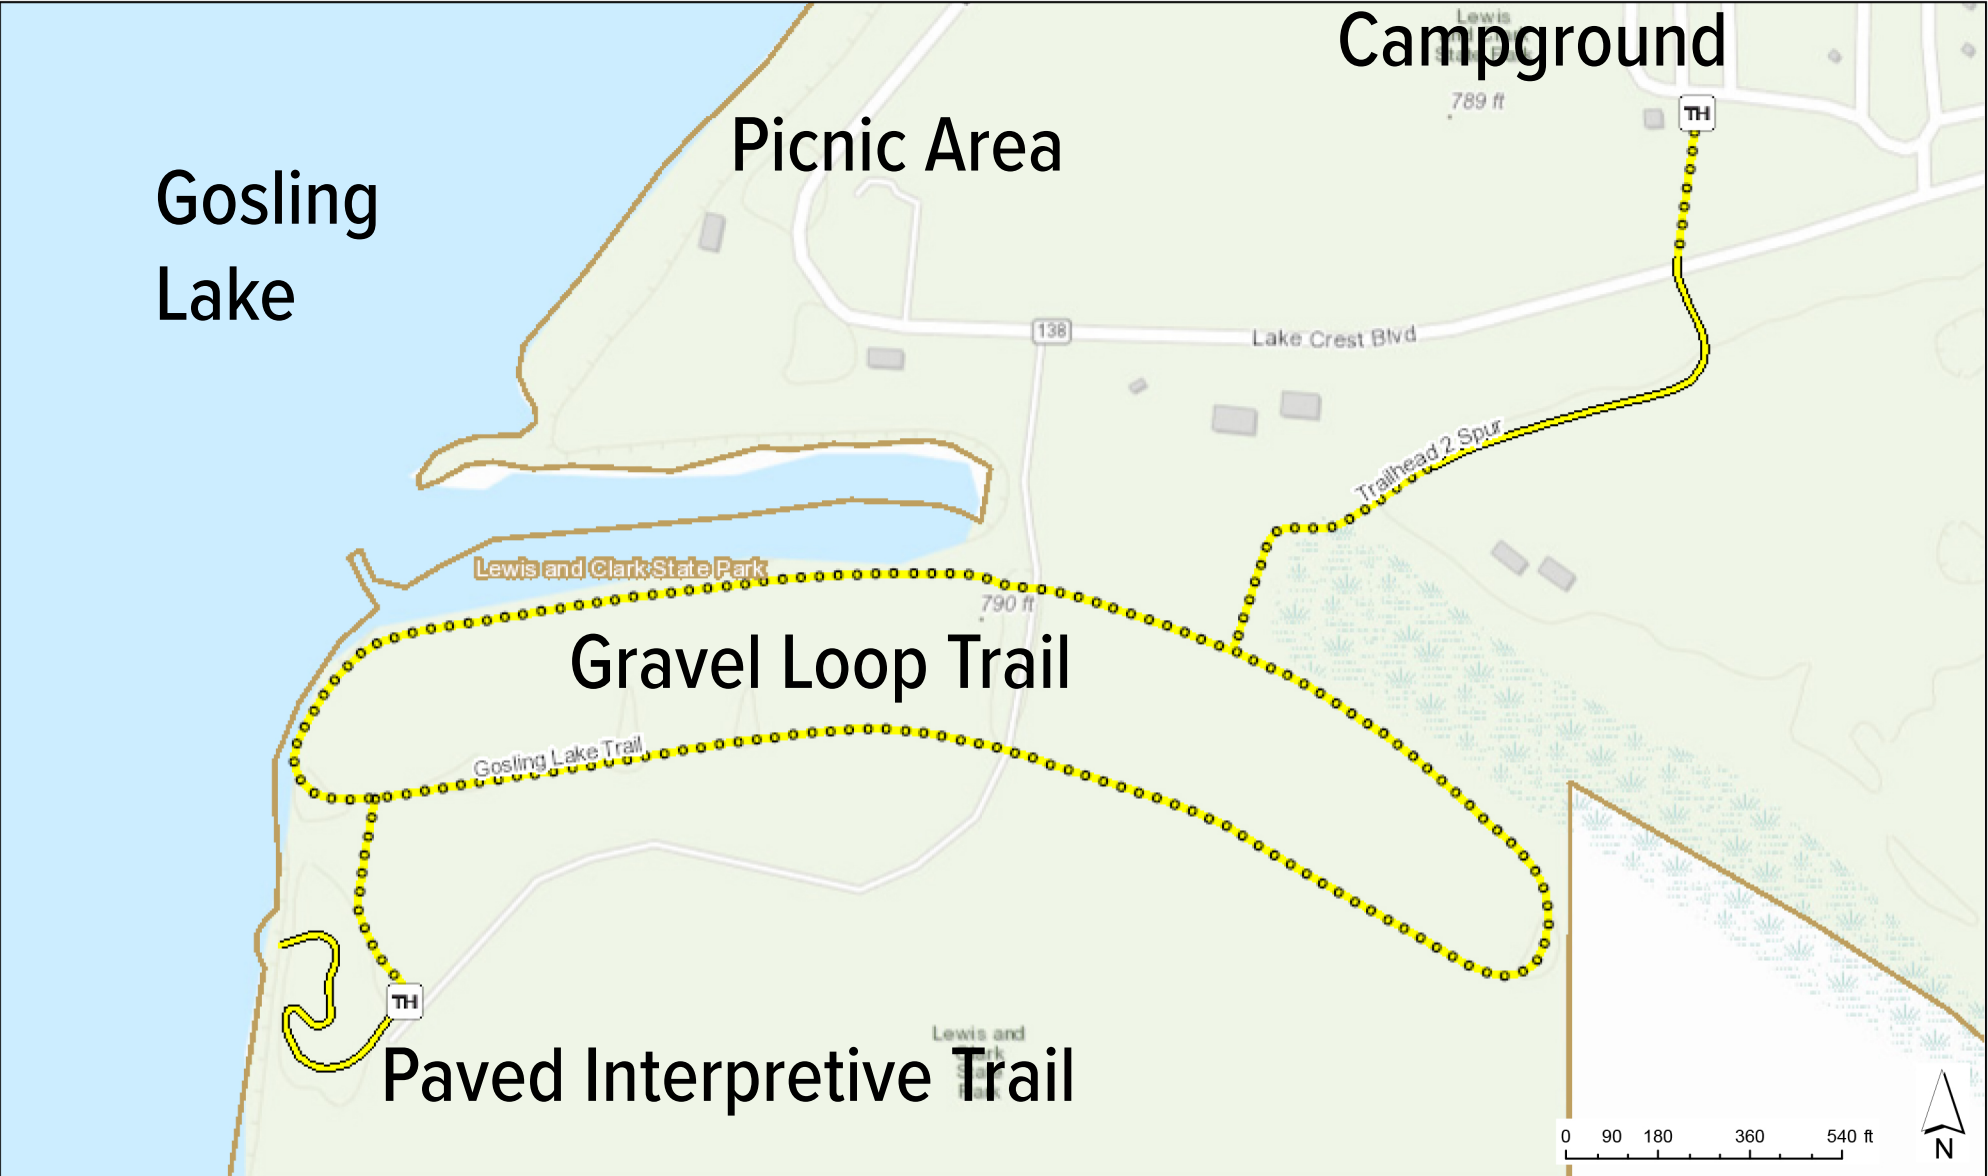

Lewis and Clark State Park
Gosling Lake Trail

Sources: Esri, HERE, Garmin, Intermap, increment P Corp., GEBCO, USGS, FAO, NPS, NRCAN, GeoBase, IGN, Kadaster NL, Ordnance Survey, Esri Japan, METI, Esri November 13, 2020 11:08:11 AM CDT