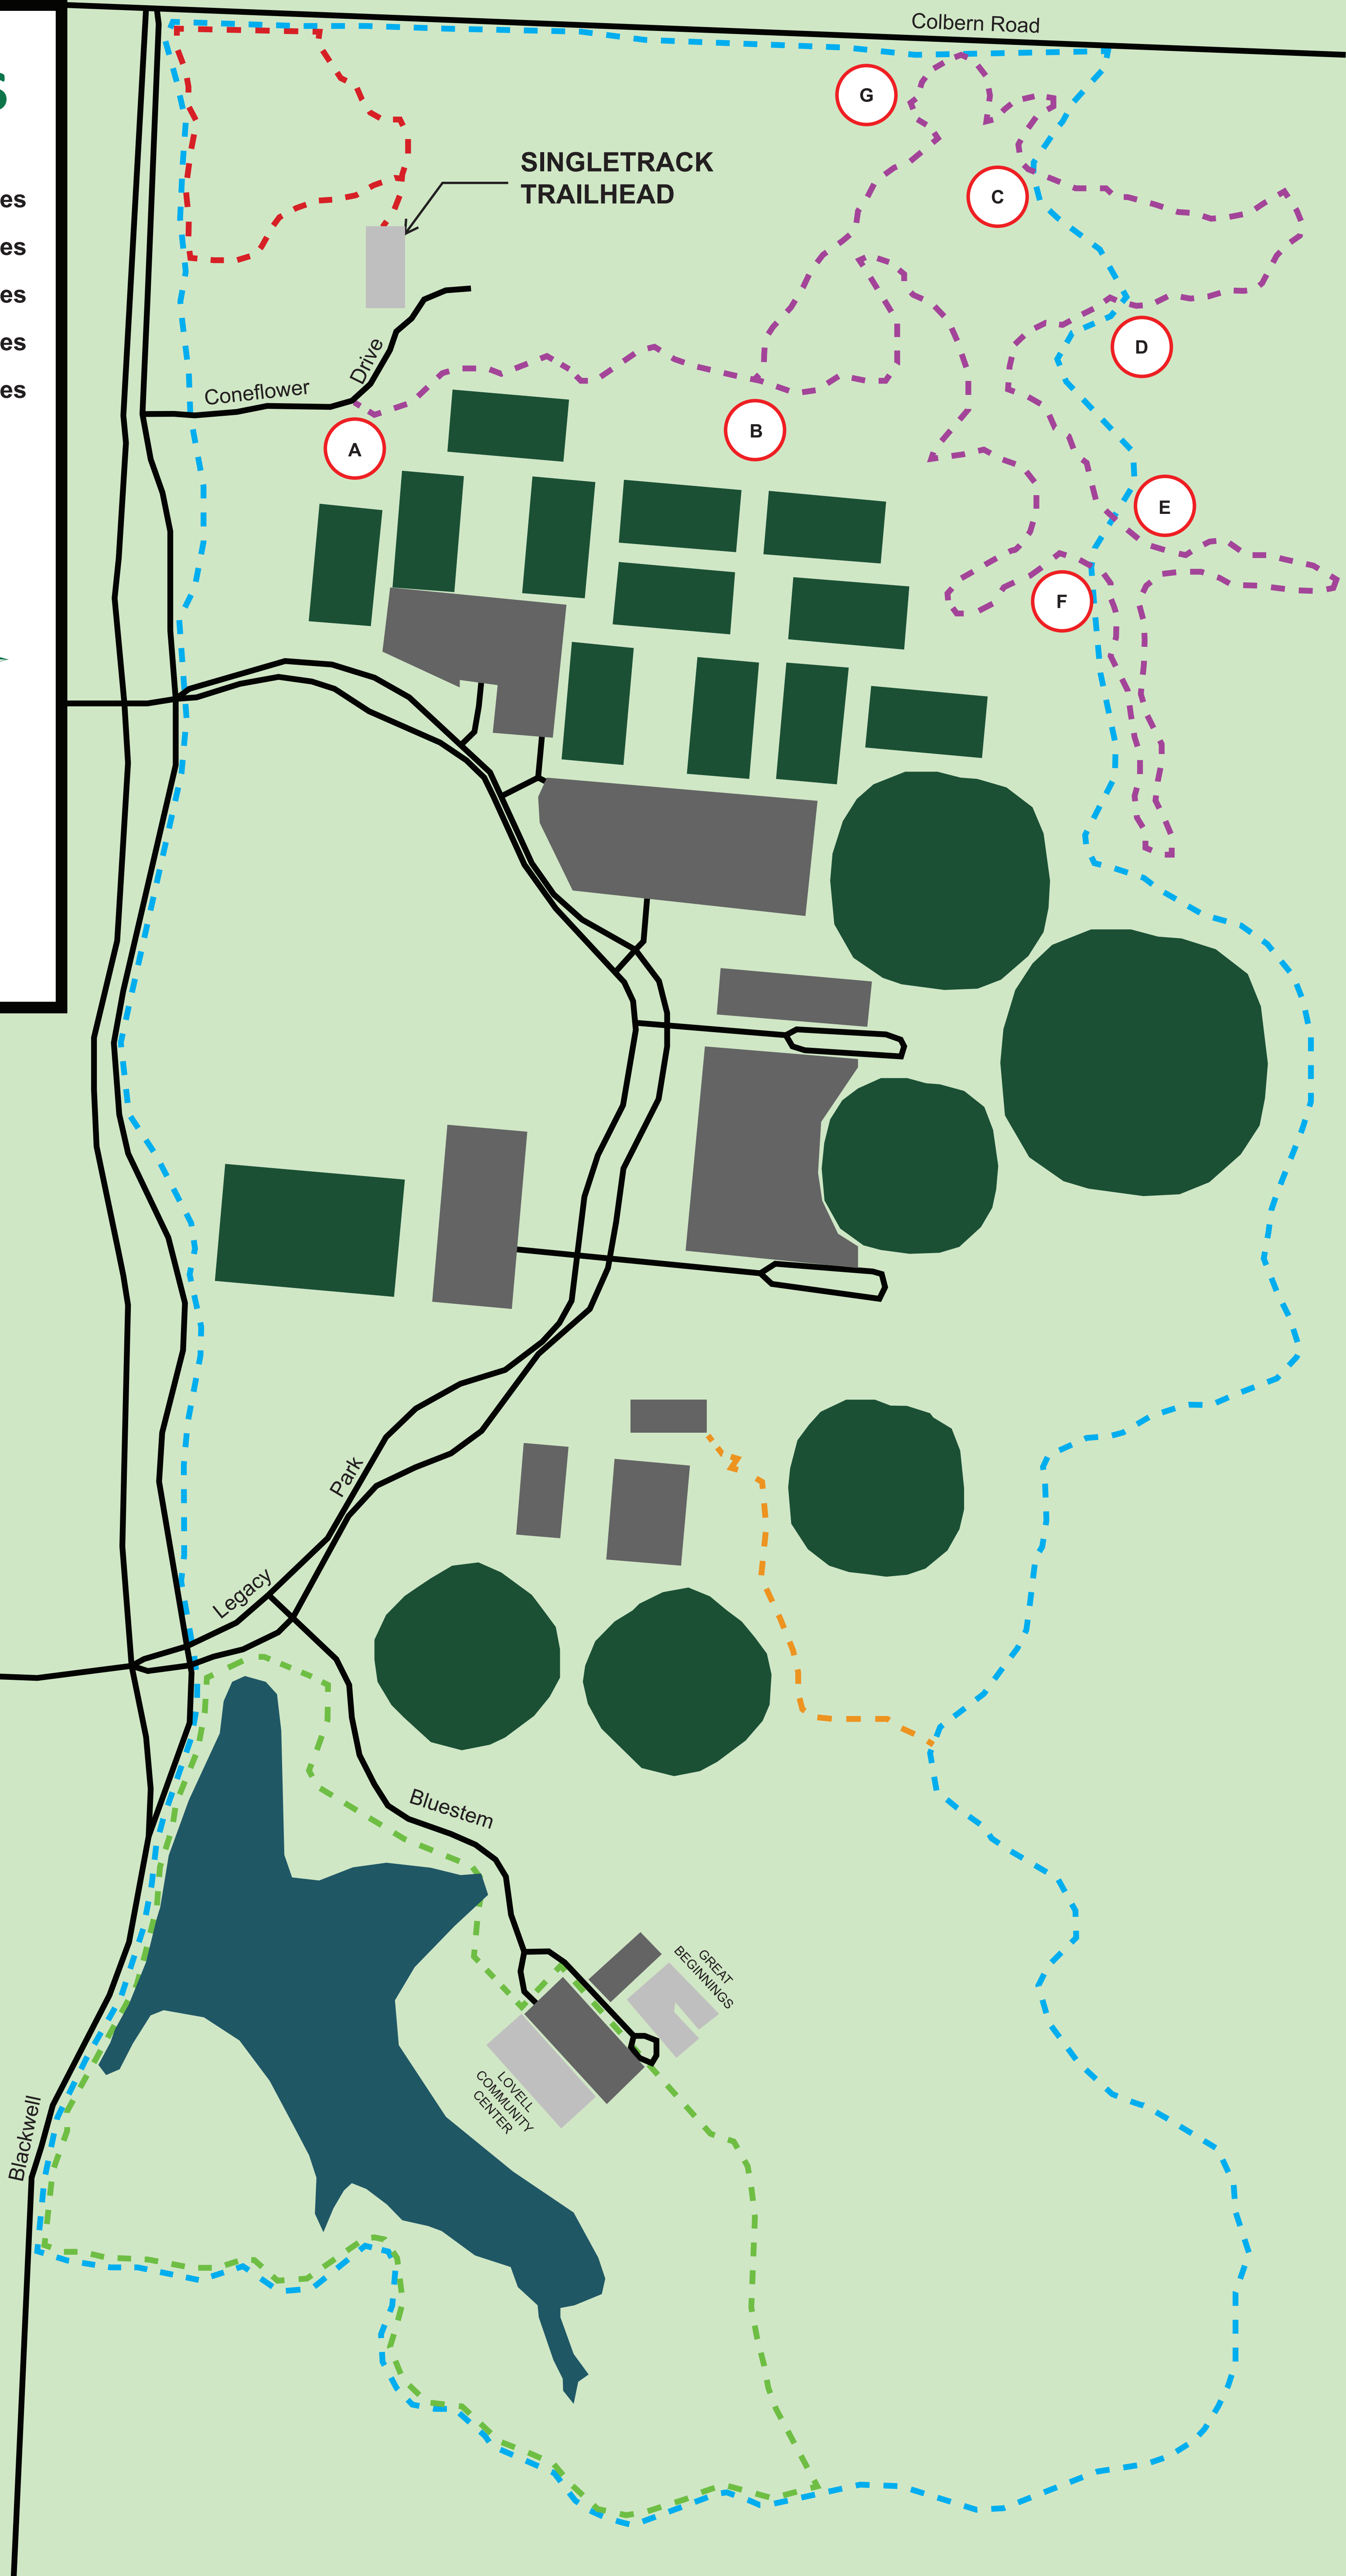

Legacy Park Trails Map

Legacy Park Trails

-  Dyke Playground Connector 0.26 miles
-  Picnic Trail Loop 0.53 miles
-  Lake Trail Loop 1.69 miles
-  Park Trail Loop 4.88 miles
-  1014 Loop (Singletrack) 3.00 miles

 Singletrack Intersection

0 Feet 500 1,000

LEE'S SUMMIT
PARKS
& RECREATION

*Singletrack nature trails are designed/maintained by Urban Trail Co., in partnership with Lee's Summit Parks & Recreation. For more information, please visit www.urbantrailco.com