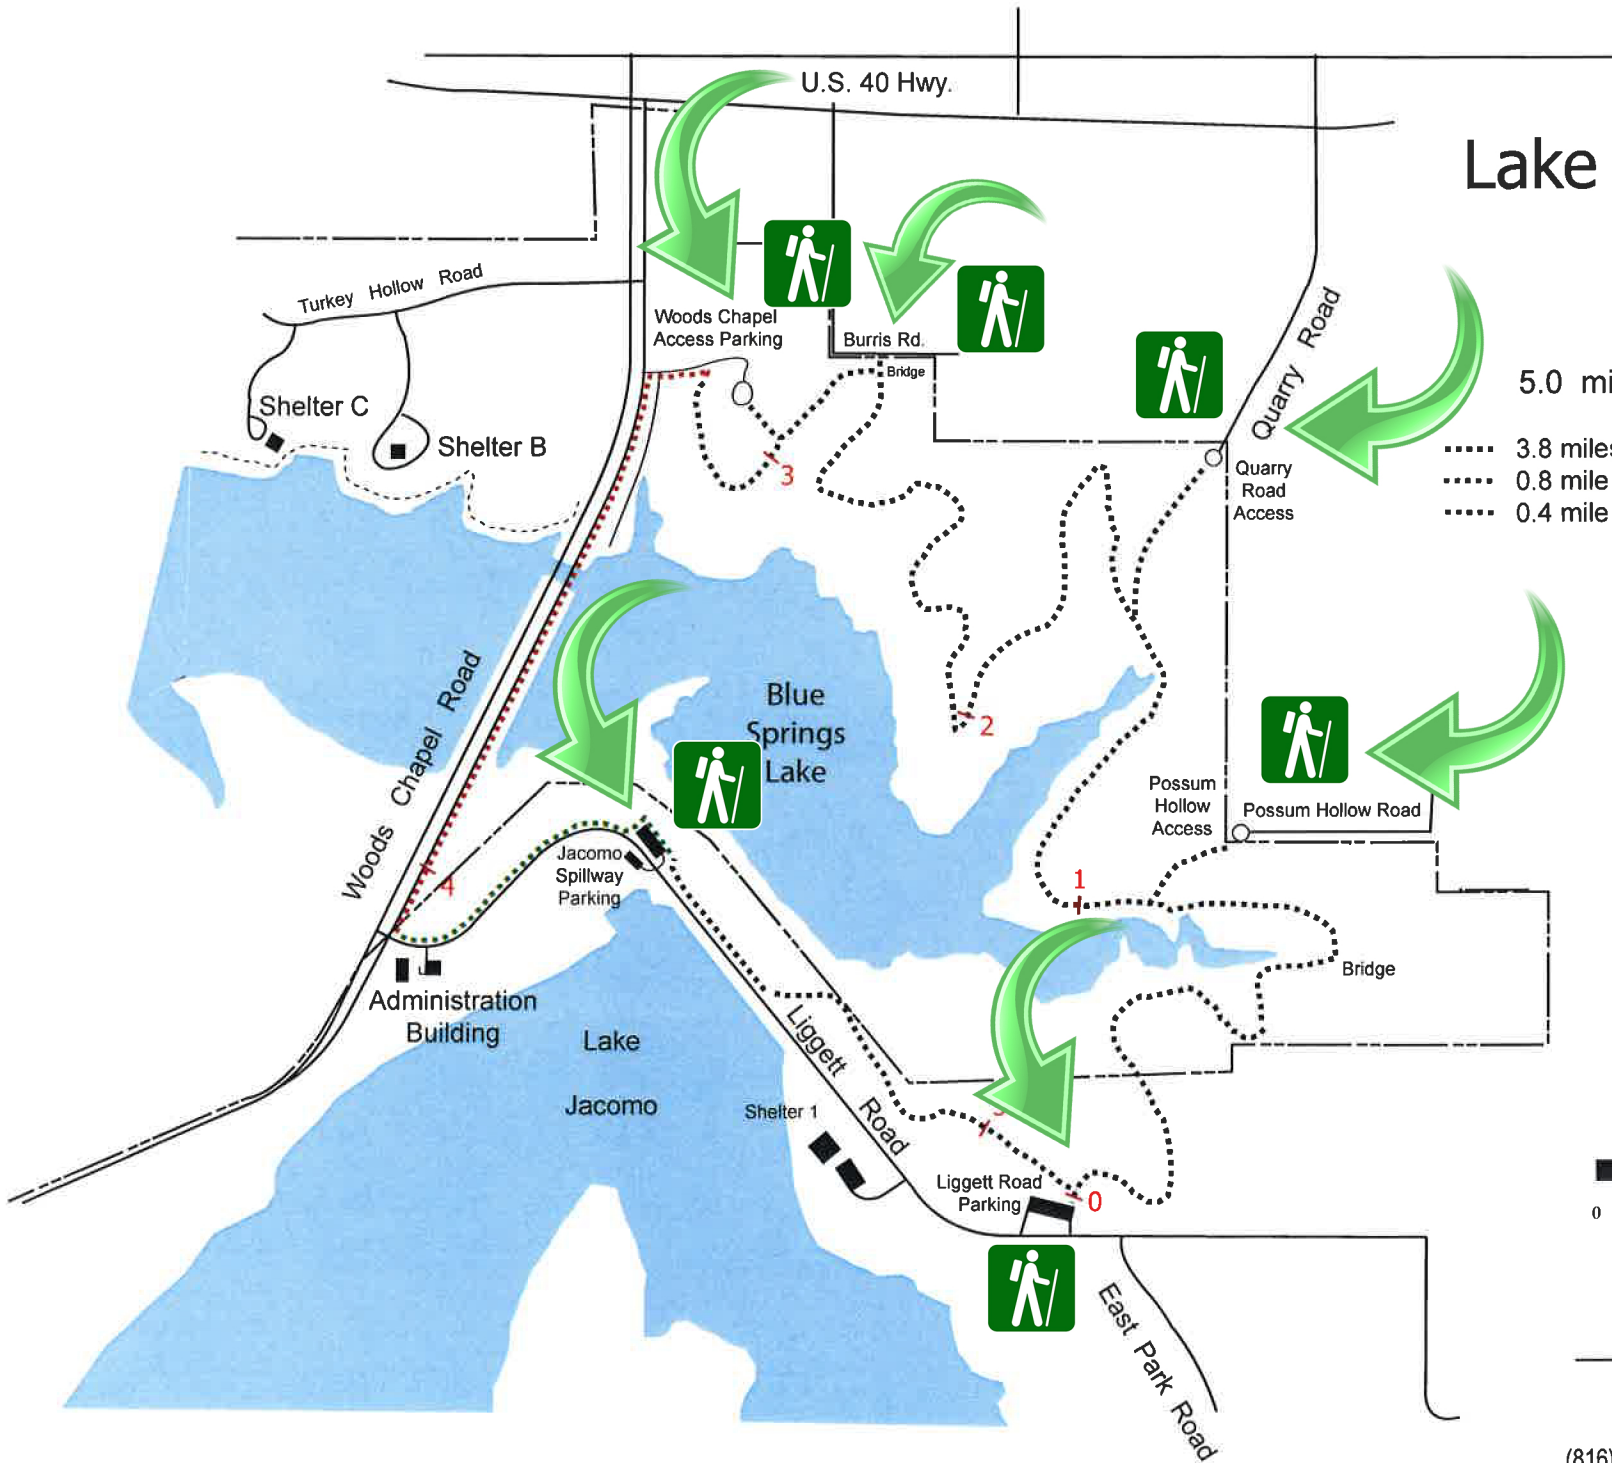

# Lake Vista Trail

5.0 mile loop trail

- ..... 3.8 miles aggregate surface
- ..... 0.8 mile Woods Chapel Road shoulder
- ..... 0.4 mile Liggett Road sidewalk

Hiker icons represent trail heads.

**JACKSON COUNTY  
PARKS + REC**

22807 Woods Chapel Road  
Blue Springs, Mo. 64015  
(816) 503-4800 [MakeYourDayHere.com](http://MakeYourDayHere.com)