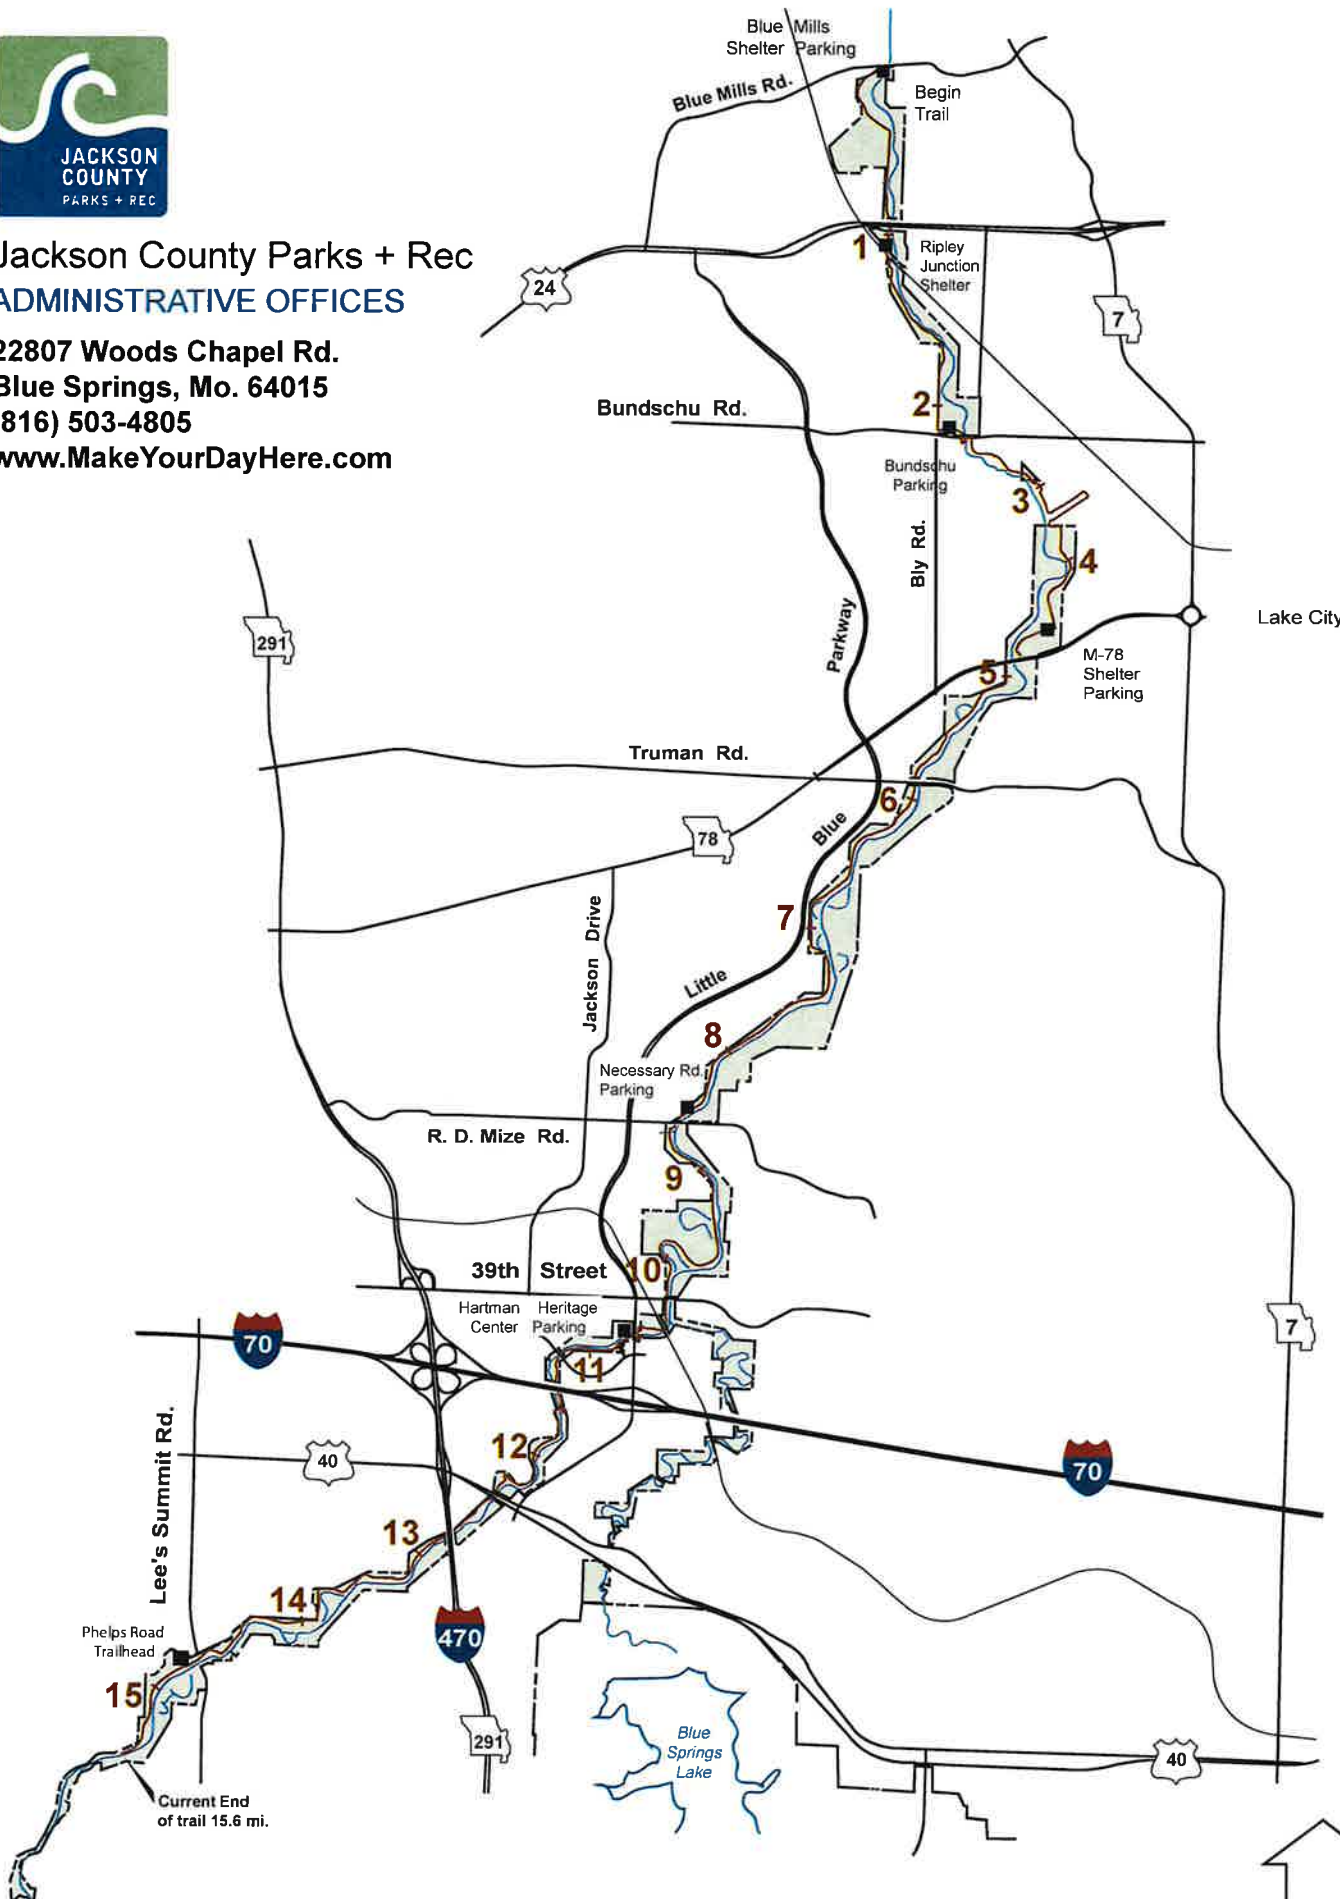

Jackson County Parks + Rec
ADMINISTRATIVE OFFICES

22807 Woods Chapel Rd.
Blue Springs, Mo. 64015
(816) 503-4805
www.MakeYourDayHere.com

LITTLE BLUE TRACE TRAIL