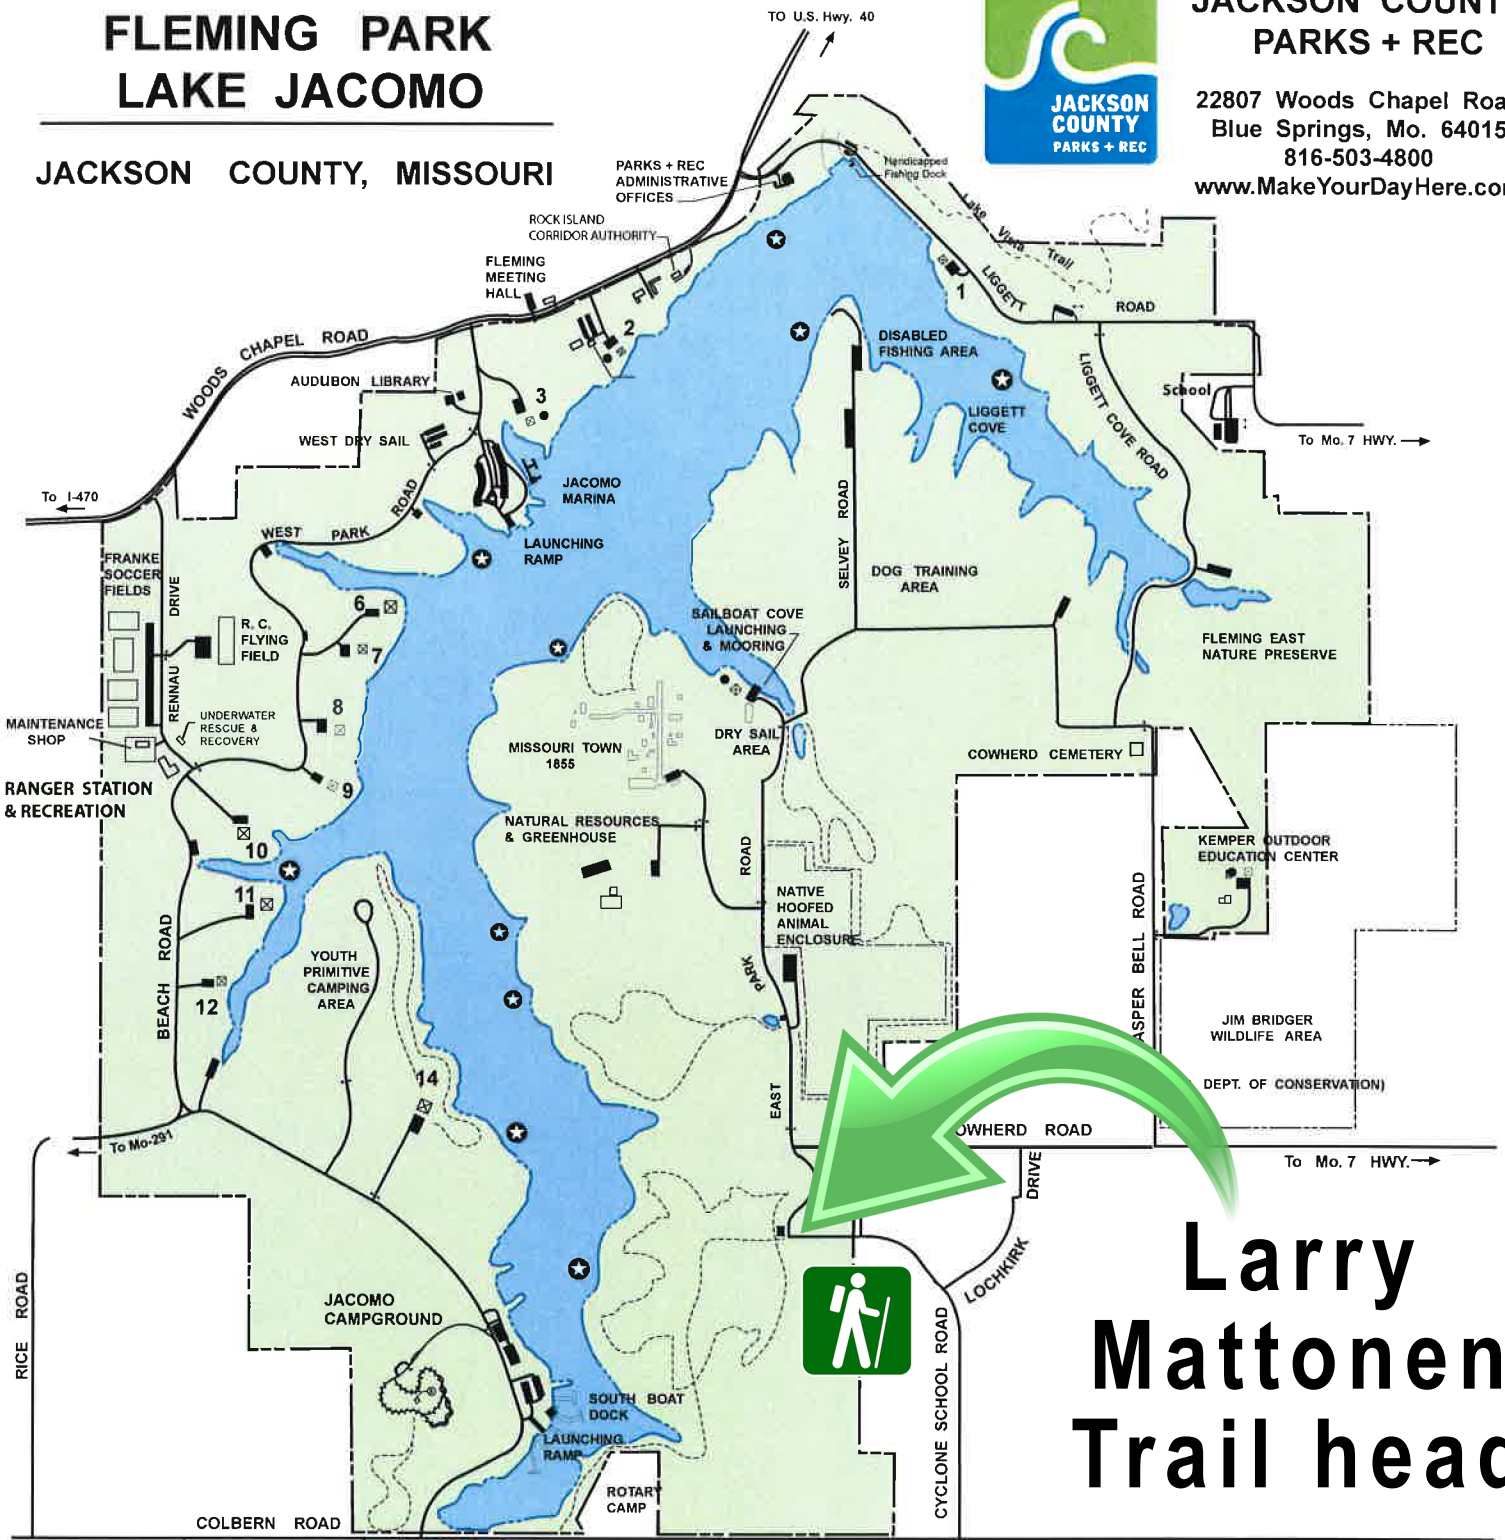

FLEMING PARK LAKE JACOMO

JACKSON COUNTY, MISSOURI

**JACKSON COUNTY
PARKS + REC**

22807 Woods Chapel Road
Blue Springs, Mo. 64015
816-503-4800

www.MakeYourDayHere.com

**Larry
Mattonen
Trail head**

RESTROOM	●	<p>NORTH</p> <p>0 200 400 600 800 1000 1200 1400 1600</p>
PARK BOUNDARY	---	
SHELTERS	⊠	
TRAILS	---	
CRAPPIE BEDS	★	