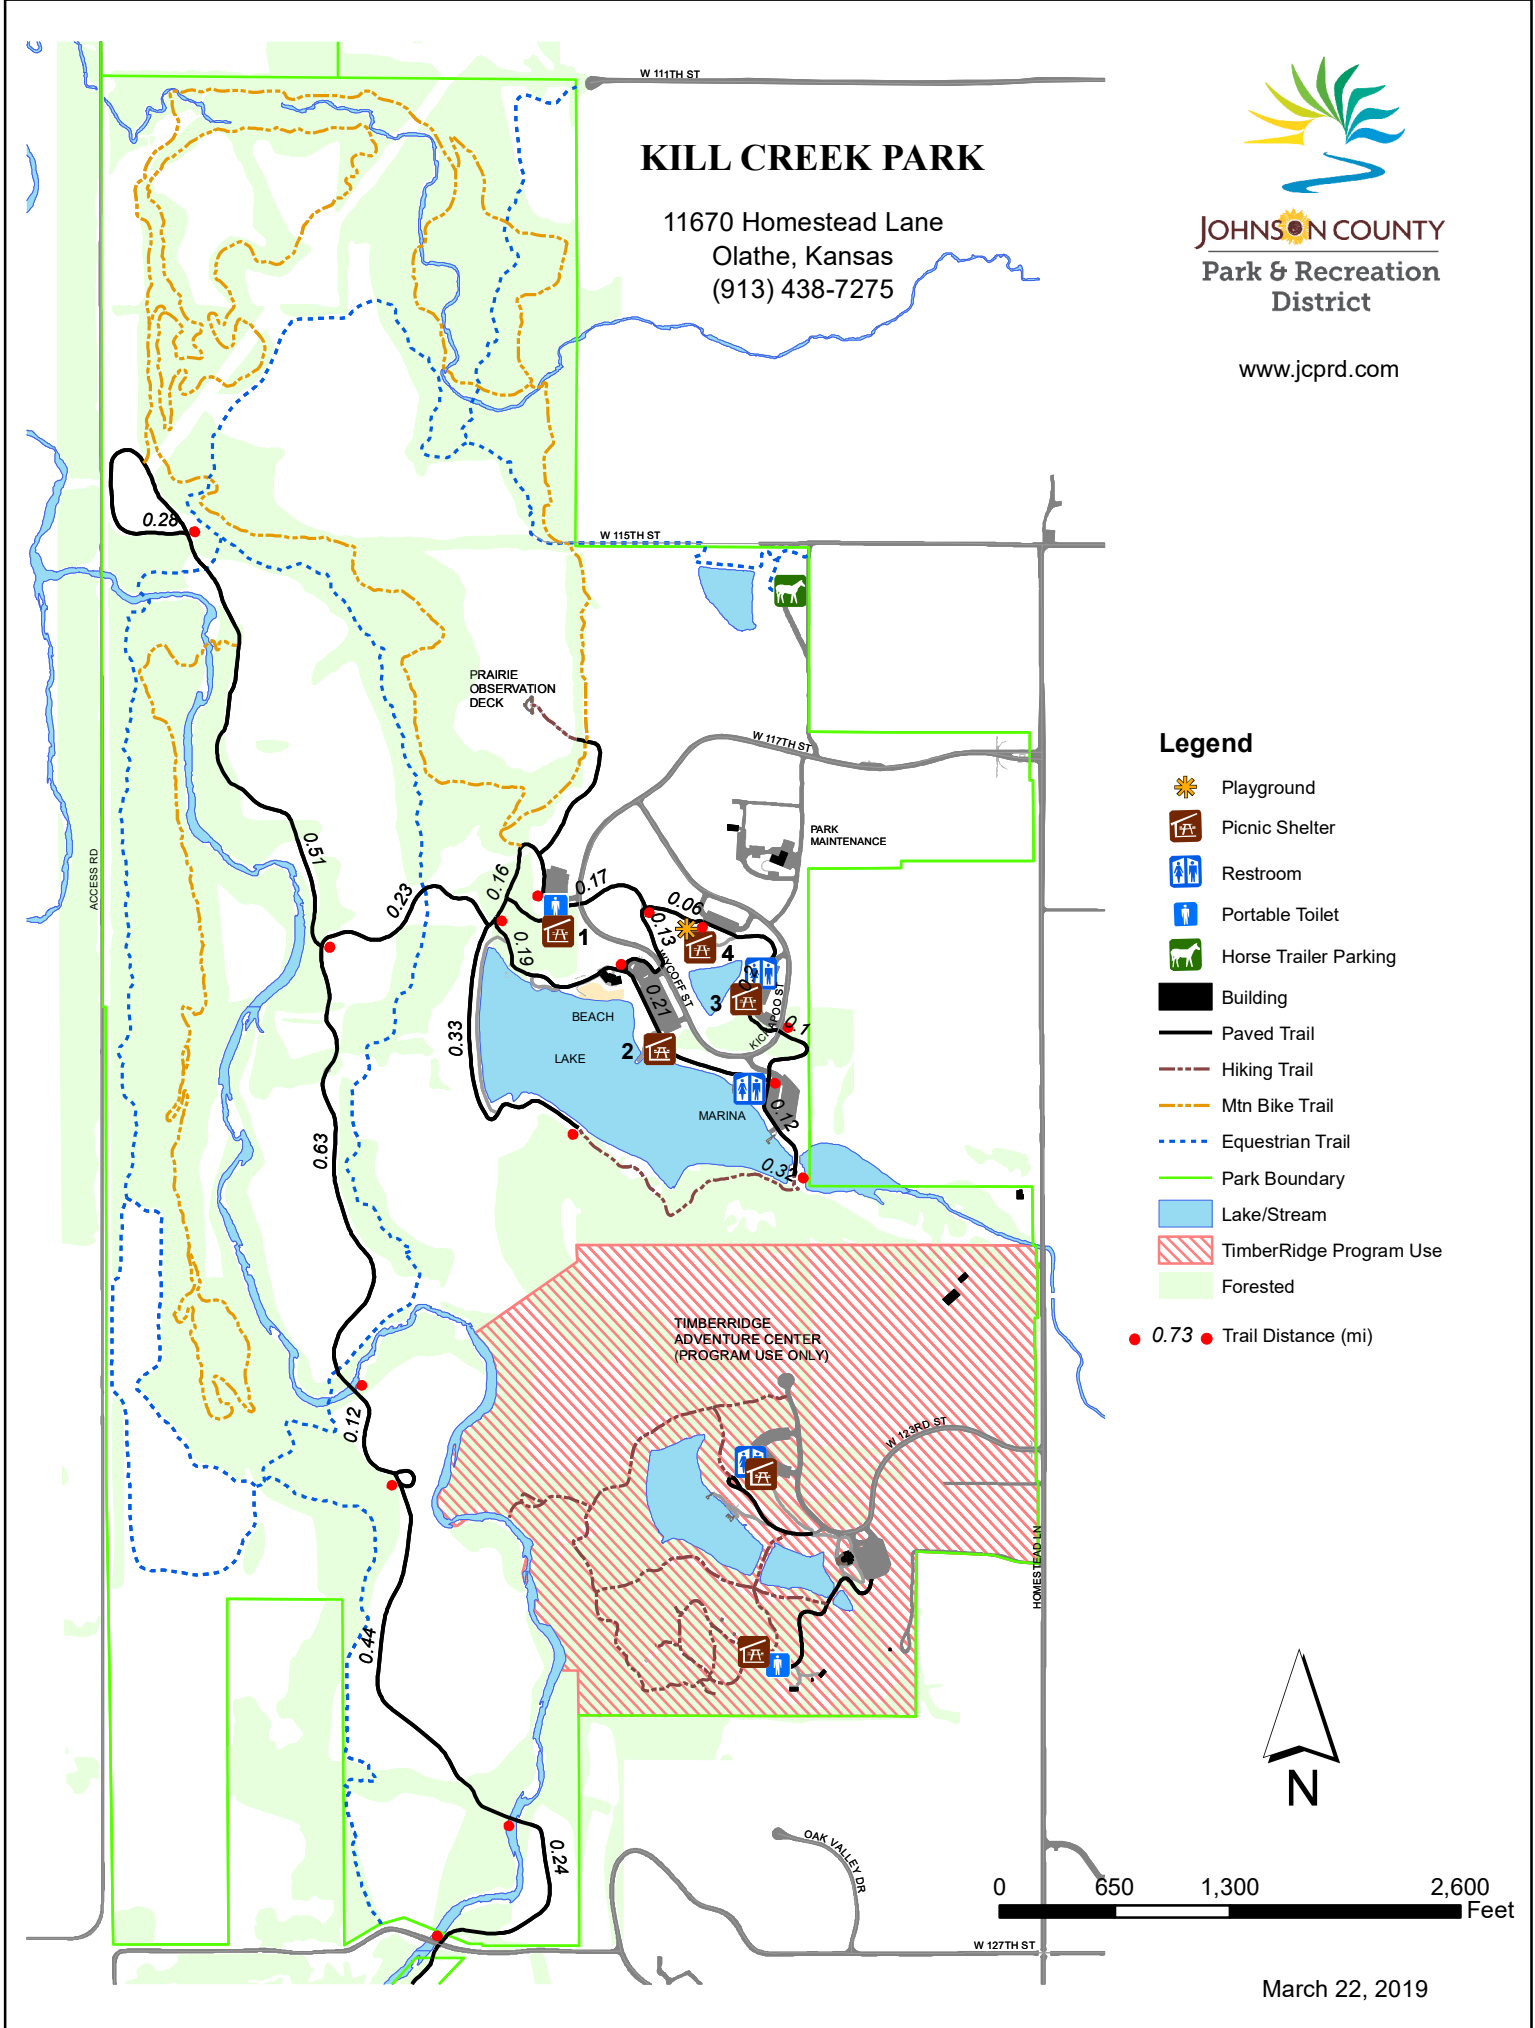

JOHNSON COUNTY
Park & Recreation
District

www.jcprd.com

KILL CREEK PARK

11670 Homestead Lane
 Olathe, Kansas
 (913) 438-7275

March 22, 2019