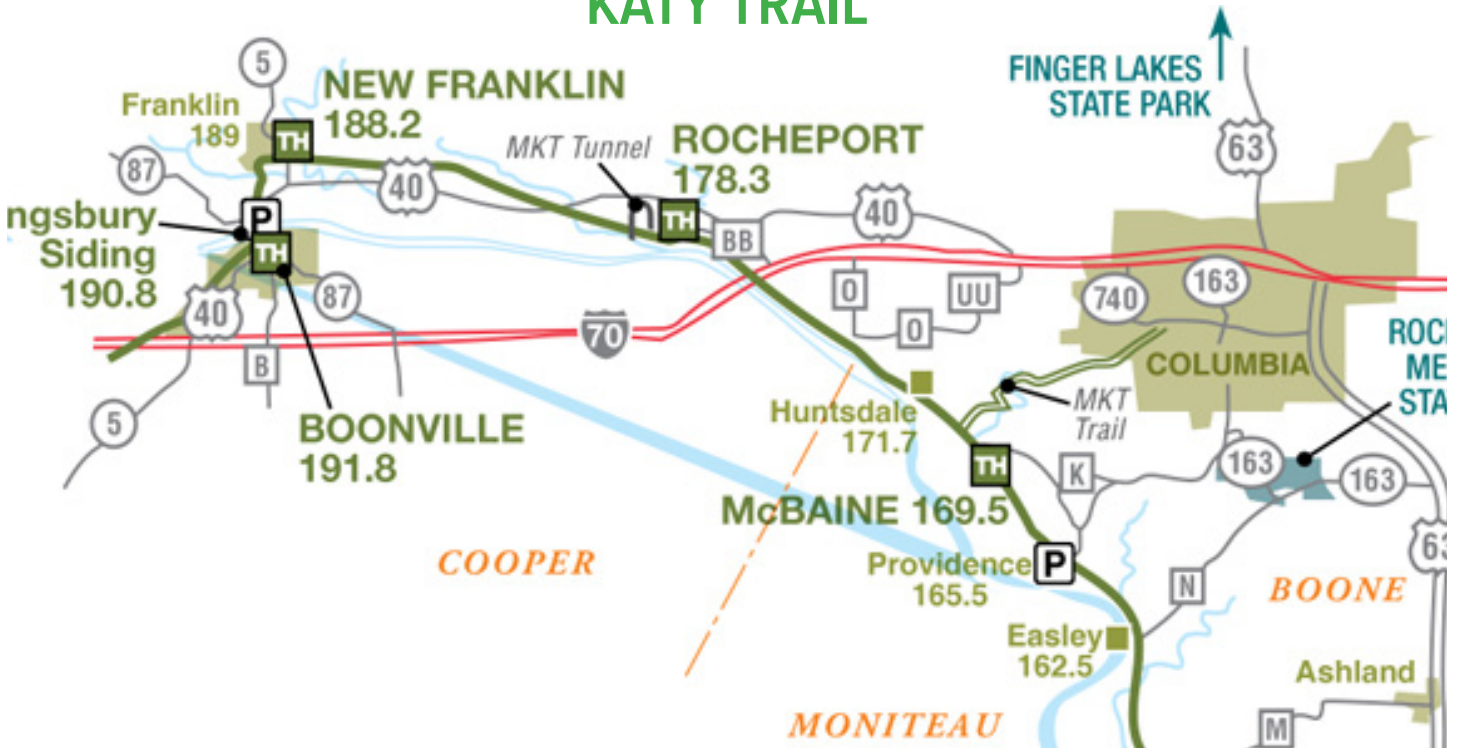

Trail Map for KATY Trail and Diana Bend Preserve, Rocheport, Mo.

KATY TRAIL

Diana Bend Conservation Area

Conservation Commission of the State of Missouri ©
Last Updated - 5/11/2023