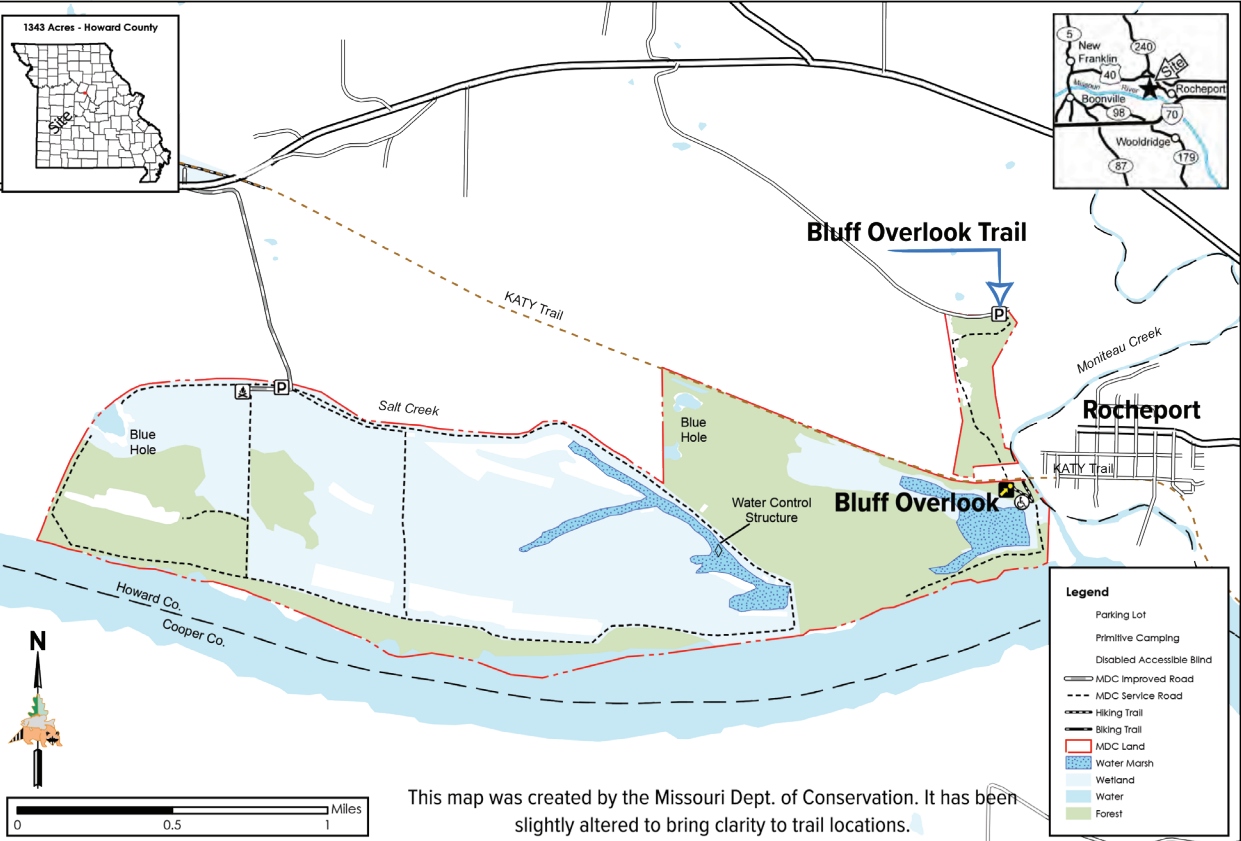

This map was created by the Missouri Dept. of Conservation. It has been slightly altered to bring clarity to trail locations.