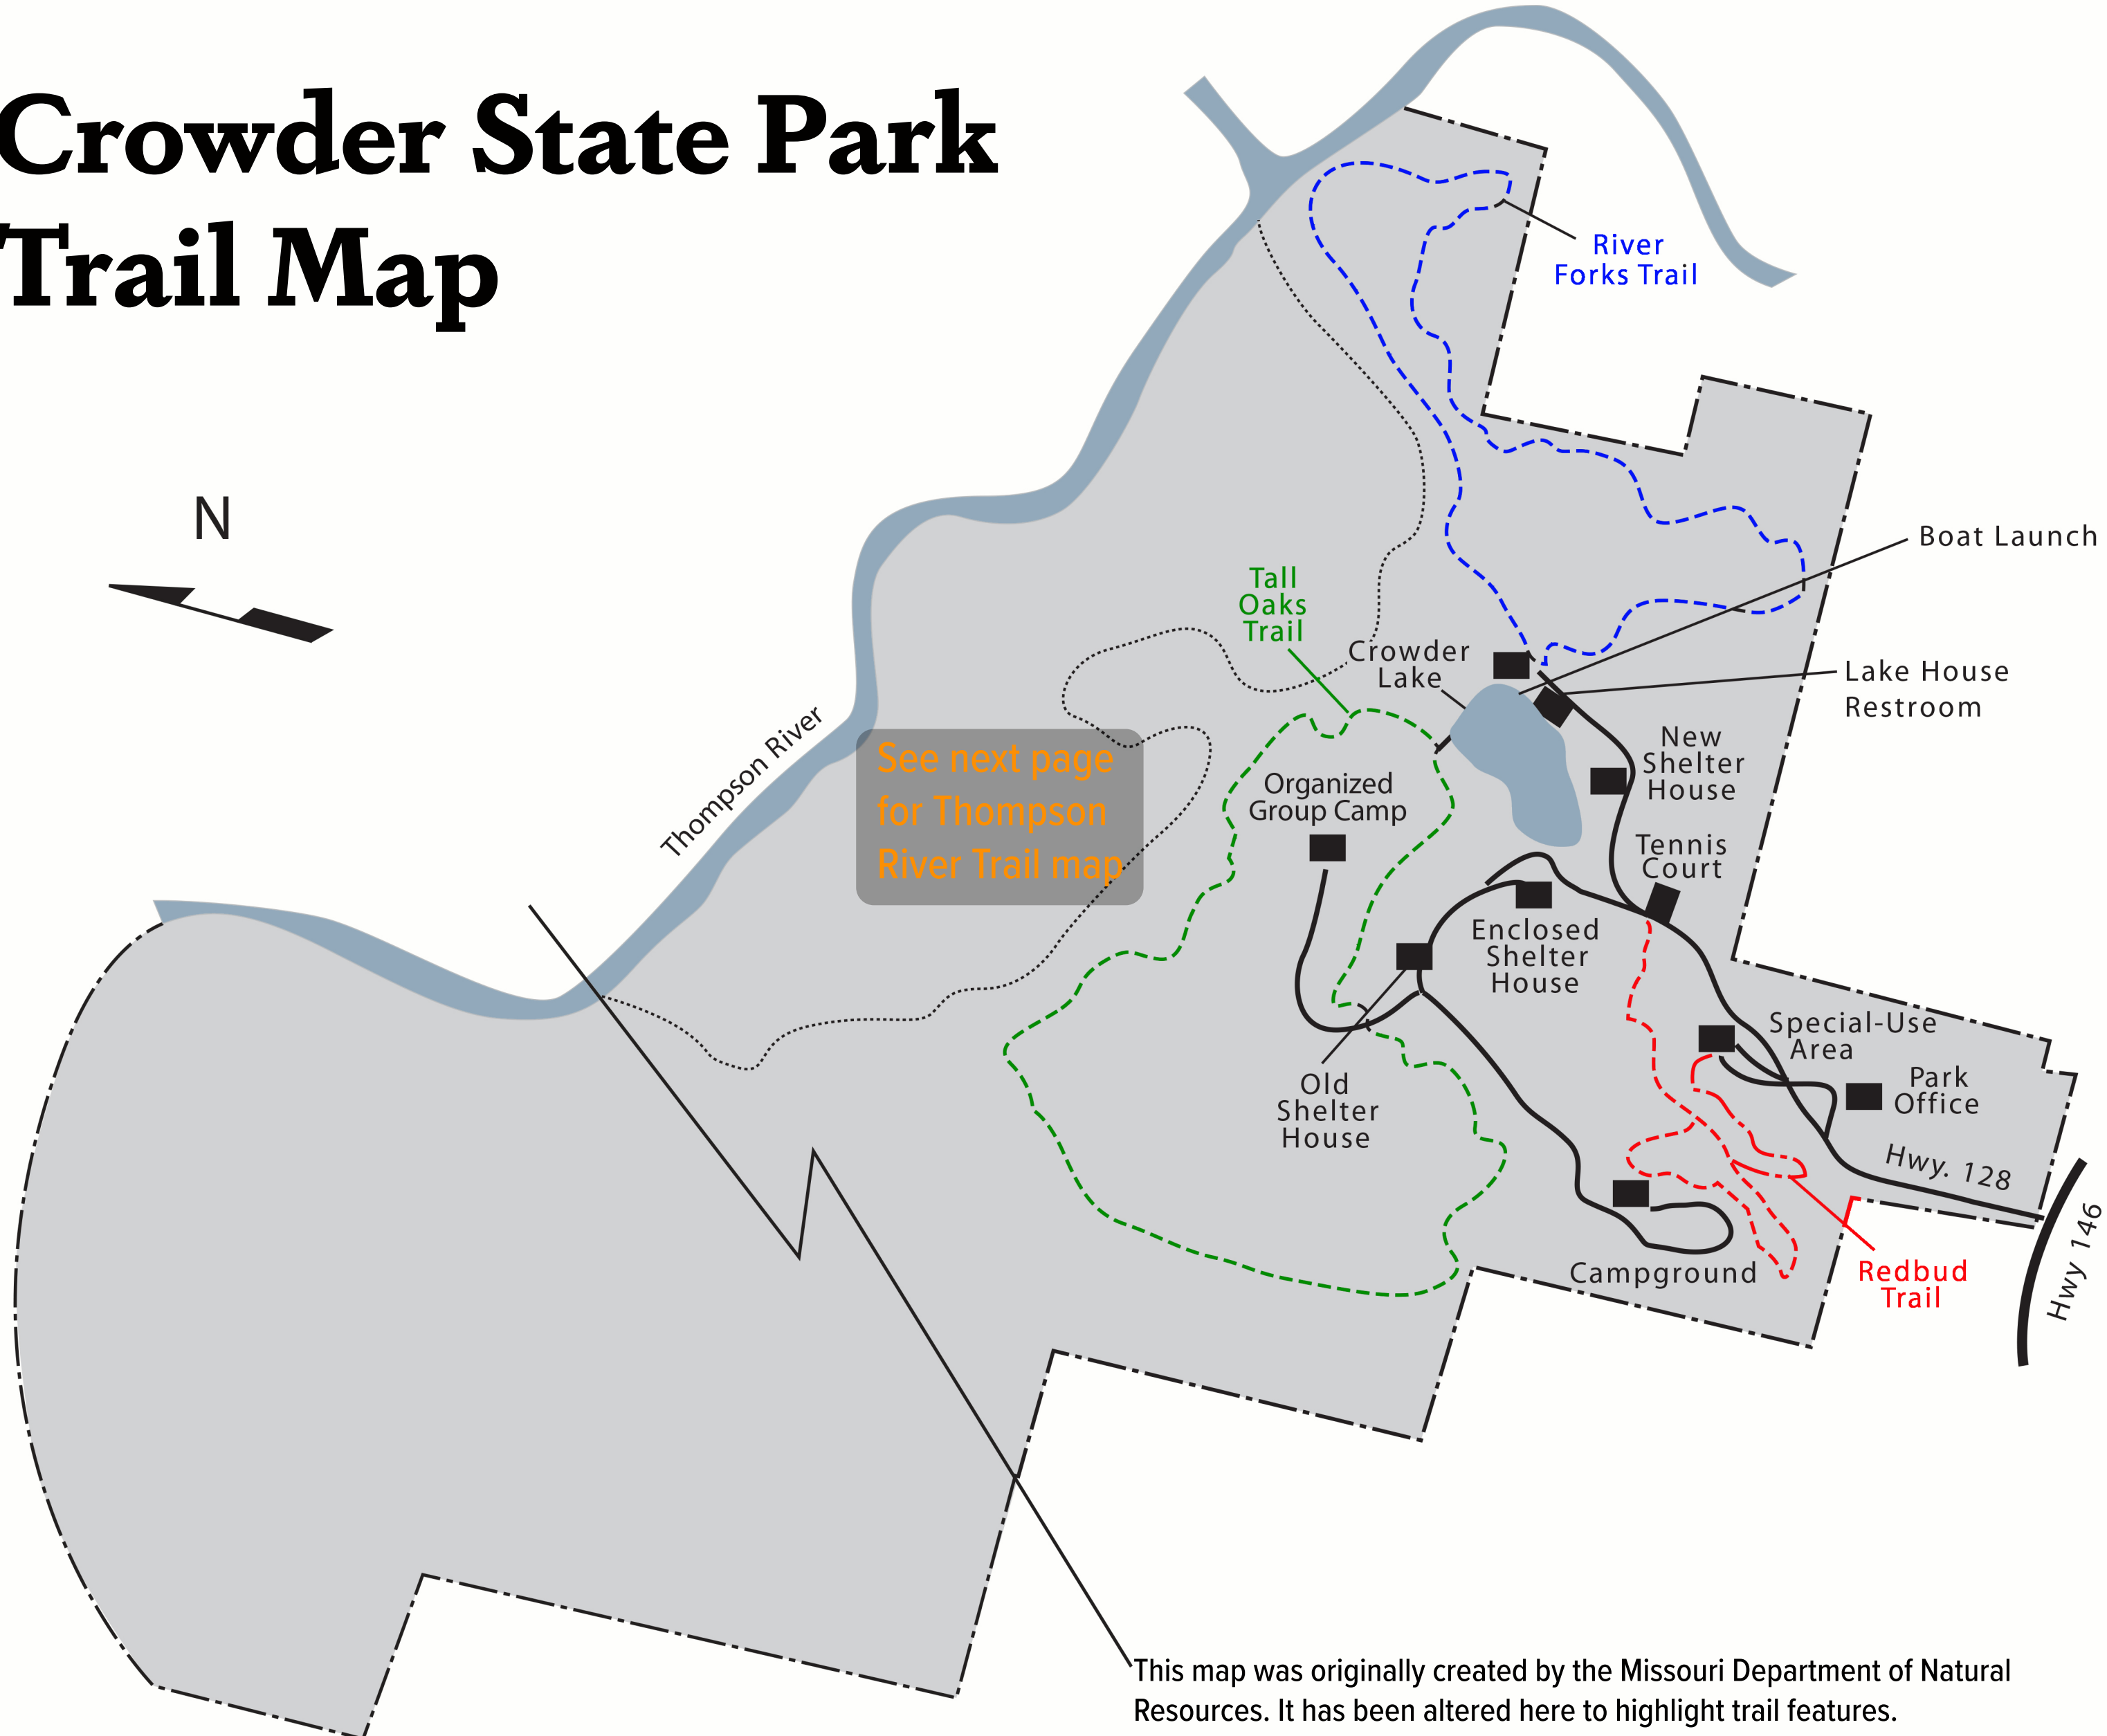

Crowder State Park Trail Map

This map was originally created by the Missouri Department of Natural Resources. It has been altered here to highlight trail features.

Crowder State Park Thompson River Trail

Sources: Esri, HERE, Garmin, Intermap, increment P Corp., GEBCO, USGS, FAO, NPS, NRCAN, GeoBase, IGN, Kadaster NL, Ordnance November 12, 2020 10:19:39 AM CDT