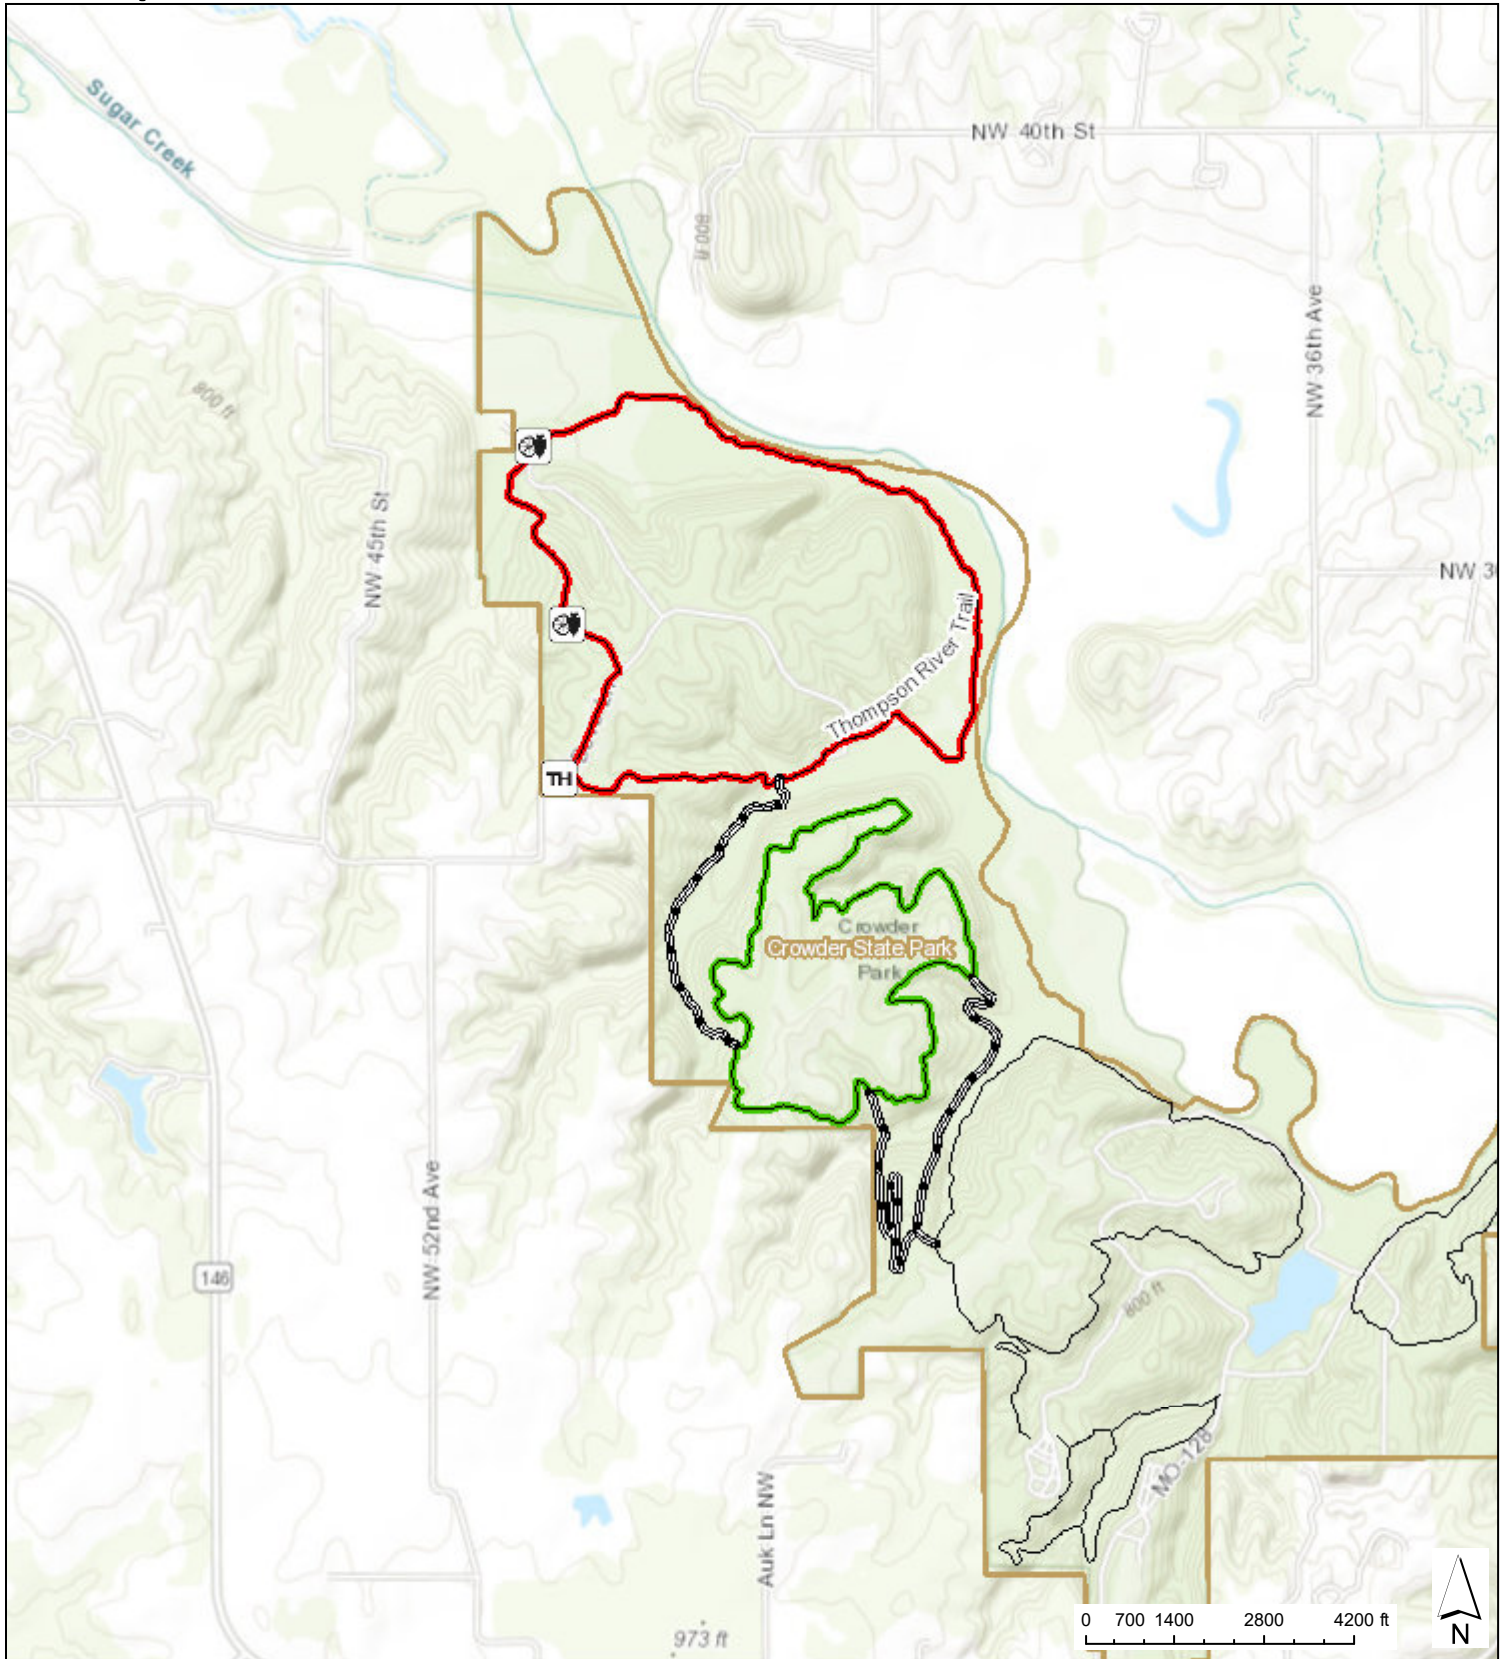

Crowder State Park Trail Map

This map was originally created by the Missouri Department of Natural Resources. It has been altered here to highlight trail features.

Crowder State Park Thompson River Trail

Sources: Esri, HERE, Garmin, Intermap, increment P Corp., GEBCO, USGS, FAO, NPS, NRCAN, GeoBase, IGN, Kadaster NL, Ordnance November 12, 2020 10:19:39 AM CDT