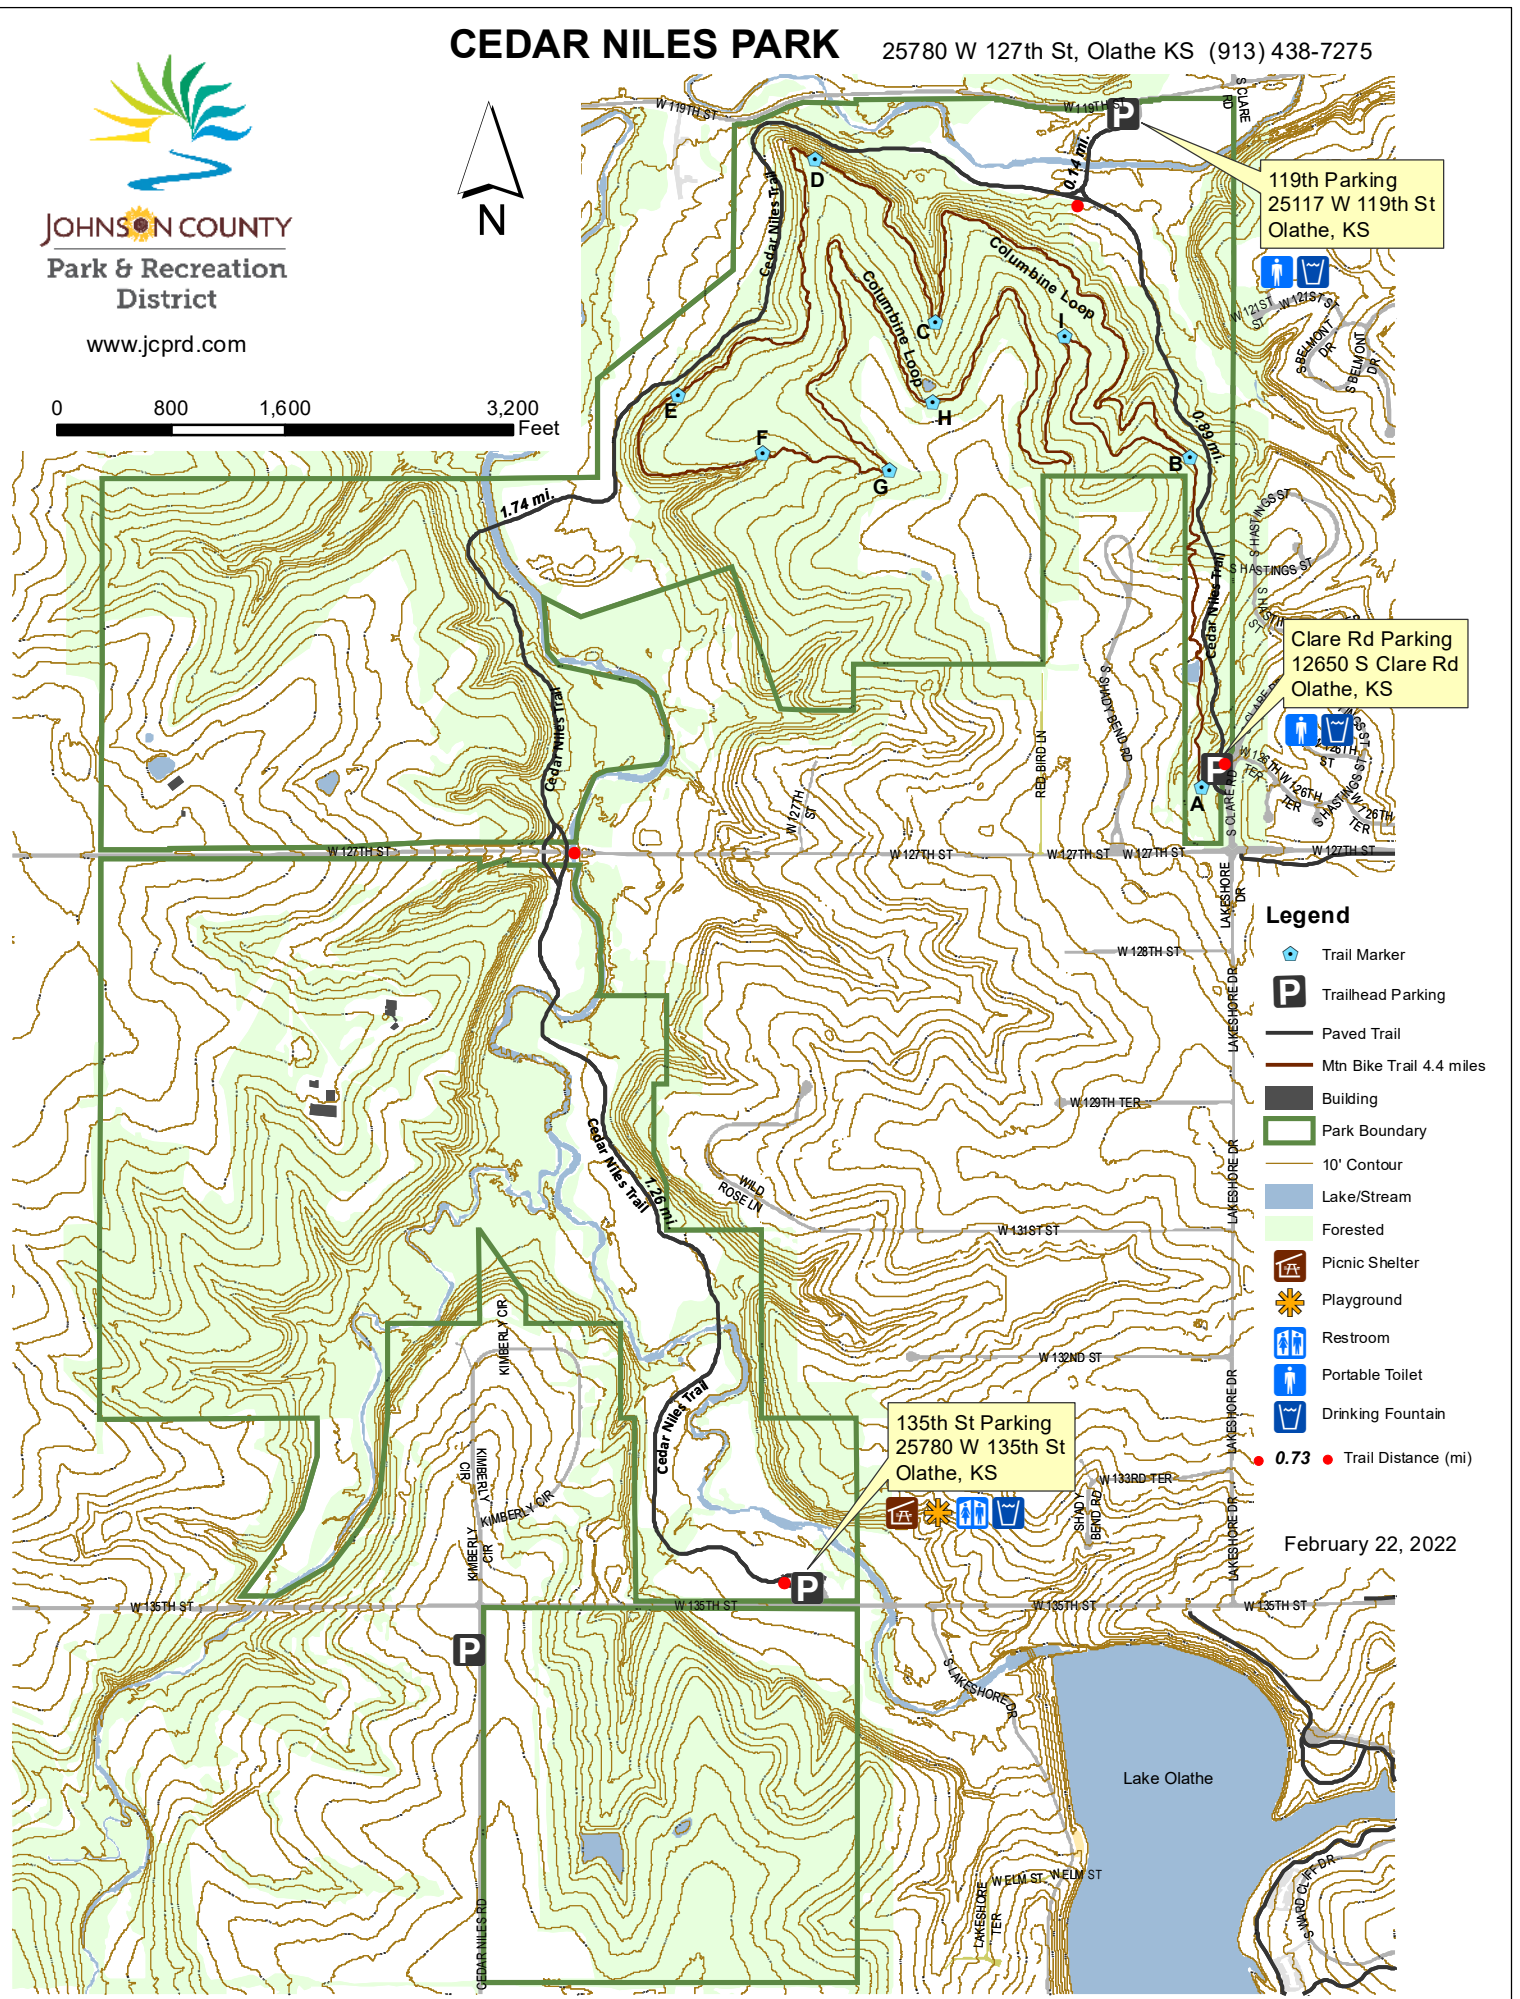

CEDAR NILES PARK

25780 W 127th St, Olathe KS (913) 438-7275

JOHNSON COUNTY
Park & Recreation
District

www.jcprd.com

0 800 1,600 3,200
Feet

119th Parking
25117 W 119th St
Olathe, KS

Clare Rd Parking
12650 S Clare Rd
Olathe, KS

135th St Parking
25780 W 135th St
Olathe, KS

Legend

- Trail Marker
- Trailhead Parking
- Paved Trail
- Mtn Bike Trail 4.4 miles
- Building
- Park Boundary
- 10' Contour
- Lake/Stream
- Forested
- Picnic Shelter
- Playground
- Restroom
- Portable Toilet
- Drinking Fountain
- 0.73 Trail Distance (mi)

February 22, 2022